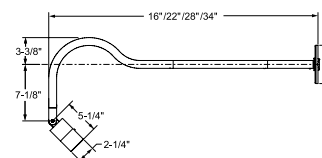

S311 36" Shepherd Hook - Domed Canopy

Domed Canopy design for J-Box mounting. Complete with extensions for 18"/24"/30"/36" lengths. Fixture tilts 180° and rotates 360°. Accepts one lens accessory (not included). Includes 12V transformer, CMH ballast, or LED Driver. Wet Location Listed. Lamp included with LED fixtures only.

LED fixtures feature 120-277 VAC operation and field interchangeable optics.

Make product selections and build your model number

Model	Lamp	Finish	Example
S311	M	BLK	S311M-BLK

M 12V MR16, 75W MAX
X 20W CMH MR16
X3 39W CMH MR16

BLK Black
BZP Bronze

LED Version

Model	Color Temperature	Beam Spread	Finish	Example
S311L2	2K	SP	BLK	S311L2-2K-S-BLK

2K 2700K
3K 3000K
4K 4100K

SP Spot
NFL Narrow Flood
FL Flood
WFL Wide Flood

BLK Black
BZP Bronze

S312 36" Dual Head Shepherd Hook - Domed Canopy

Domed Canopy design for J-Box mounting. Complete with extensions for 18"/24"/30"/36" lengths. Fixture tilts 180° and rotates 360°. Accepts one lens accessory (not included). Includes 12V transformer, CMH ballast, or LED Driver. Wet Location Listed. Lamp included with LED fixtures only.

LED fixtures feature 120-277 VAC operation and field interchangeable optics.

Make product selections and build your model number

Model	Lamp	Finish	Example
S312	M	BLK	S312M-BLK

M 12V MR16, 75W MAX
X 20W CMH MR16
X3 39W CMH MR16

BLK Black
BZP Bronze

LED Version

Model	Color Temperature	Beam Spread	Finish	Example
S312L2	2K	SP	BLK	S312L2-2K-S-BLK

2K 2700K
3K 3000K
4K 4100K

SP Spot
NFL Narrow Flood
FL Flood
WFL Wide Flood

BLK Black
BZP Bronze

S411 36" Shepherd Hook - Flat Canopy