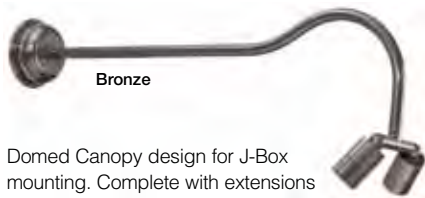

BLK Black
BZP Bronze

Black

LED Version

Model	Color Temperature	Beam Spread	Finish	Example
S311L2	2K	SP	BLK	S311L2-2K-S-BLK

2K 2700K
3K 3000K
4K 4100K

SP Spot
NFL Narrow Flood
FL Flood
WFL Wide Flood

BLK Black
BZP Bronze

S312 36" Dual Head Shepherd Hook - Domed Canopy

Bronze

Domed Canopy design for J-Box mounting. Complete with extensions for 18"/24"/30"/36" lengths. Fixture tilts 180° and rotates 360°. Accepts one lens accessory (not included). Includes 12V transformer, CMH ballast, or LED Driver. Wet Location Listed. Lamp included with LED fixtures only.