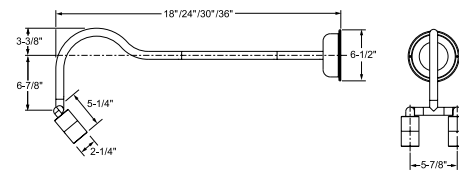

S311 36" Shepherd Hook - Domed Canopy

Domed Canopy design for J-Box mounting. Complete with extensions for 18"/24"/30"/36" lengths. Fixture tilts 180° and rotates 360°. Accepts one lens accessory (not included). Includes 12V transformer, CMH ballast, or LED Driver. Wet Location Listed. Lamp included with LED fixtures only.

LED fixtures feature 120-277 VAC operation and field interchangeable optics.

Make product selections and build your model number

Model	Lamp	Finish	Example
S311	M	BLK	S311M-BLK

M 12V MR16, 75W MAX
X 20W CMH MR16
X3 39W CMH MR16

BLK Black
BZP Bronze

LED Version

Model	Color Temperature	Beam Spread	Finish	Example
S311L2	2K	SP	BLK	S311L2-2K-S-BLK

2K 2700K
3K 3000K
4K 4100K

SP Spot
NFL Narrow Flood
FL Flood
WFL Wide Flood

BLK Black
BZP Bronze

S312 36" Dual Head Shepherd Hook - Domed Canopy

Domed Canopy design for J-Box mounting. Complete with extensions for 18"/24"/30"/36" lengths. Fixture tilts 180° and rotates 360°. Accepts one lens accessory (not included). Includes 12V transformer, CMH ballast, or LED Driver. Wet Location Listed. Lamp included with LED fixtures only.

LED fixtures feature 120-277 VAC operation and field interchangeable optics.

Make product selections and build your model number

Model	Lamp	Finish	Example
S312	M	BLK	S312M-BLK

M 12V MR16, 75W MAX
X 20W CMH MR16
X3 39W CMH MR16

BLK Black
BZP Bronze

LED Version

Model	Color Temperature	Beam Spread	Finish	Example
S312L2	2K	SP	BLK	S312L2-2K-S-BLK

2K 2700K
3K 3000K
4K 4100K

SP Spot
NFL Narrow Flood
FL Flood
WFL Wide Flood

BLK Black
BZP Bronze

S411 36" Shepherd Hook - Flat Canopy