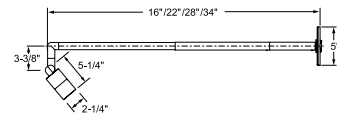

S413 36" Straight Arm - Flat Canopy

Flat Canopy design for remote mounted power supply. Complete with extensions for 16"/22"/28"/34" length fixture. Fixture tilts 180° and rotates 360°. Accepts one lens accessory (not included). Includes 12V transformer, CMH ballast, or LED Driver. Wet Location Listed. Lamp included with LED fixtures only.

LED fixtures feature 120 or 277 VAC operation and field interchangeable optics.

Make product selections and build your model number

Model	Lamp	Finish	Example
S413	M	BLK	S413M-BLK
	M	12V MR16, 75W MAX	BLK Black
	X	20W CMH MR16	BZP Bronze
	X3	39W CMH MR16	BLK Black

LED Version

Model	Color Temperature	Beam Spread	Finish	Voltage	Example
S413L2	2K	SP	BLK	2	S413L2-2K-S-BLK
new	2K	2700K	SP Spot	BLK Black	1 120 VAC
	3K	3000K	NFL Narrow Flood	BZP Bronze	2 277 VAC
	4K	4100K	FL Flood		
			WFL Wide Flood		

S414 36" Dual Head Straight Arm - Flat Canopy

Flat Canopy design for remote mounted power supply. Complete with extensions for 16"/22"/28"/34" length fixture. Fixture tilts 180° and rotates 360°. Accepts one lens accessory (not included). Includes 12V transformer, CMH ballast, or LED Driver. Wet Location Listed. Lamp included with LED fixtures only.

LED fixtures feature 120 or 277 VAC operation and field interchangeable optics.

Make product selections and build your model number

Model	Lamp	Finish	Example
S414	M	BLK	S414M-BLK
	M	12V MR16, 75W MAX	BLK Black
	X	20W CMH MR16	BZP Bronze
	X3	39W CMH MR16	BLK Black

LED Version

Model	Color Temperature	Beam Spread	Finish	Voltage	Example
S414L2	2K	SP	BLK	2	S414L2-2K-S-BLK
new	2K	2700K	SP Spot	BLK Black	1 120 VAC
	3K	3000K	NFL Narrow Flood	BZP Bronze	2 277 VAC
	4K	4100K	FL Flood		
			WFL Wide Flood		

S401 Short Arm - Flat Canopy