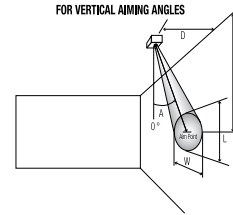

Sign Lighter Series Photometrics

CBCP • Centerbeam candlepower
FC • Footcandles at beam center (aim point)

In vertical aiming applications, aim point (X) is determined by dividing distance from the wall (D) by the tangent of the desired aim angle (A) (0.5774 for 30°, 1.0 for 45°, 1.732 for 60°).

Fixture	Beam Type	Beam Spread°	Rated Life	CBCP	0°		30°			30°					45°				60°						
					MH	FC	L	W	FC	L	W	D	FC	X	L	W	FC	X	L	W	D	FC	X	L	W
S414L2-3K Spot	SP	12°	50000	11877	6	330	1.3	1.3	214	1.7	1.5	3	165	5.2	2.6	1.3	467	3.0	1.3	0.9	6	214	3.5	1.8	1.5
					8	186	1.7	1.7	121	2.3	1.9	4	93	6.9	3.5	1.7	262	4.0	1.7	1.2	8	121	4.6	2.3	1.9
					10	119	2.1	2.1	77	2.8	2.4	5	59	8.7	4.3	2.1	168	5.0	2.1	1.5	10	77	5.8	2.8	2.4
					12	82	2.5	2.5	54	3.4	2.9	6	41	10.4	5.2	2.5	117	6.0	2.6	1.8	12	54	6.9	3.4	2.9
					14	61	2.9	2.9	39	3.9	3.4	7	30	12.1	6.1	2.9	86	7.0	3.0	2.1	14	39	8.1	3.9	3.4
S414L2-3K Narrow Flood	NFL	23°	50000	4616	4	289	1.6	1.6	187	2.2	1.9	2	144	3.5	3.7	1.6	408	2.0	1.7	1.2	4	187	2.3	2.2	1.9
					6	128	2.4	2.4	83	3.3	2.8	3	64	5.2	5.6	2.4	161	3.0	2.5	1.7	6	83	3.5	3.3	2.8
					8	72	3.3	3.3	47	4.4	3.8	4	36	6.9	7.4	3.3	102	4.0	3.4	2.3	8	47	4.6	4.4	3.8
					10	46	4.1	4.1	30	5.5	4.7	5	23	8.7	9.3	4.1	65	5.0	4.2	2.9	10	30	5.8	5.5	4.7
					12	32	4.9	4.9	21	6.6	5.6	6	16	10.4	11.2	4.9	45	6.0	5.1	3.5	12	21	6.9	6.6	5.6
S414L2-3K Flood	FL	34°	50000	2335	4	146	2.4	2.4	95	3.4	2.8	1	292	1.7	3.4	1.2	826	1.0	1.3	0.9	3	169	1.7	2.5	2.1
					5	93	3.1	3.1	61	4.2	3.5	2	73	3.5	6.8	2.4	206	2.0	2.7	1.7	4	95	2.3	3.4	2.8
					6	65	3.7	3.7	42	5.0	4.2	3	32	5.2	10.2	3.7	92	3.0	4.0	2.6	5	61	2.9	4.2	3.5
					7	48	4.3	4.3	31	5.9	4.9	4	18	6.9	13.6	4.9	52	4.0	5.4	3.5	6	42	3.5	5.0	4.2
					8	36	4.9	4.9	24	6.7	5.6	5	12	8.7	17.0	6.1	33	5.0	6.7	4.3	7	31	4.0	5.9	4.9
S414L2-3K Wide Flood	WFL	53°	50000	1090	3	121	3.0	3.0	79	4.3	3.4	1	136	1.7	15.2	2.0	385	1.0	2.6	1.4	3	79	1.7	4.3	3.4
					4	68	4.0	4.0	44	5.8	4.6	1.5	61	2.6	22.8	3.0	171	1.5	4.0	2.1	4	44	2.3	5.8	4.6
					5	44	5.0	5.0	28	7.2	5.7	2	34	3.5	**	4.0	96	2.0	5.3	2.8	5	28	2.9	7.2	5.7
					6	30	6.0	6.0	20	8.7	6.9	2.5	22	4.3	**	5.0	62	2.5	6.6	3.5	6	20	3.5	8.7	6.9
					7	22	6.9	6.9	14	10.1	8.0	3	15	5.2	**	6.0	43	3.0	7.9	4.2	7	14	4.0	10.1	8.0

For 2700K fixtures, use 0.90 multiplier; for 3000HC fixtures, use 0.85 multiplier; for 4000K fixtures, use 1.04 multiplier.

**Due to steep aiming angle, length of beam extends beyond 25'.

Juno **indy** **AccuLite** **AcuLux** **Navilite** **DanaLite**

Juno Lighting Group
1300 South Wolf Road
Des Plaines, IL 60018
Ph: 847.827.9880
www.junolightinggroup.com

Regional Offices & Warehouses

California
Illinois
Indiana
Pennsylvania
Texas
Ontario, CN

©2013 JUNO LIGHTING, LLC. The marks appearing in this catalog are registered trademarks of Juno Lighting, LLC unless otherwise noted. Products shown in this brochure are covered by U.S. and international patents and patents pending. Specifications subject to change without notice.