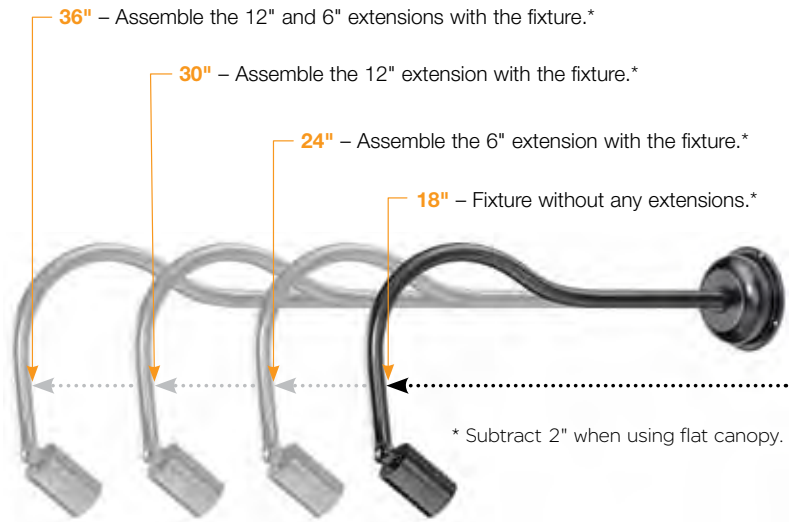

S399 Shade Accessory

- Attaches to single-head fixtures
- For use on S311, S313, S411 and S413
- Provides attractive style element and helps control illumination pattern
- Finishes: black (BLK), bronze (BZP)
- Indoor or outdoor use

Make product selections and build your model number

Model	Finish	Example
S399	BLK	S399-BLK
	BLK Black	
	BZP Bronze	Black

Signlighter modular design adapts to various applications

Each modular unit is supplied in kit form, complete with swiveling fixture, 6-inch and 12-inch arm extensions, mounting hardware, and the appropriate ballast or transformer. Everything you need to light signs of various shapes and sizes is all in one box, offering unprecedented installation versatility.