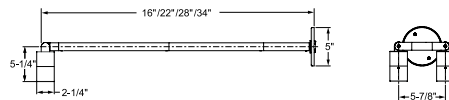

S413 36" Straight Arm - Flat Canopy

Flat Canopy design for remote mounted power supply. Complete with extensions for 16"/22"/28"/34" length fixture. Fixture tilts 180° and rotates 360°. Accepts one lens accessory (not included). Includes 12V transformer, CMH ballast, or LED Driver. Wet Location Listed. Lamp included with LED fixtures only.

LED fixtures feature 120 or 277 VAC operation and field interchangeable optics.

Make product selections and build your model number

Model	Lamp	Finish	Example
S413	M	BLK	S413M-BLK
	M	12V MR16, 75W MAX	BLK Black
	X	20W CMH MR16	BZP Bronze
	X3	39W CMH MR16	BLK Black

LED Version

Model	Color Temperature	Beam Spread	Finish	Voltage	Example
S413L2	2K	SP	BLK	2	S413L2-2K-S-BLK
new	2K	2700K	SP Spot	BLK Black	1 120 VAC
	3K	3000K	NFL Narrow Flood	BZP Bronze	2 277 VAC
	4K	4100K	FL Flood		
			WFL Wide Flood		

S414 36" Dual Head Straight Arm - Flat Canopy

Flat Canopy design for remote mounted power supply. Complete with extensions for 16"/22"/28"/34" length fixture. Fixture tilts 180° and rotates 360°. Accepts one lens accessory (not included). Includes 12V transformer, CMH ballast, or LED Driver. Wet Location Listed. Lamp included with LED fixtures only.

LED fixtures feature 120 or 277 VAC operation and field interchangeable optics.

Make product selections and build your model number

Model	Lamp	Finish	Example
S414	M	BLK	S414M-BLK
	M	12V MR16, 75W MAX	BLK Black
	X	20W CMH MR16	BZP Bronze
	X3	39W CMH MR16	BLK Black

LED Version

Model	Color Temperature	Beam Spread	Finish	Voltage	Example
S414L2	2K	SP	BLK	2	S414L2-2K-S-BLK
new	2K	2700K	SP Spot	BLK Black	1 120 VAC
	3K	3000K	NFL Narrow Flood	BZP Bronze	2 277 VAC
	4K	4100K	FL Flood		
			WFL Wide Flood		

S401 Short Arm - Flat Canopy