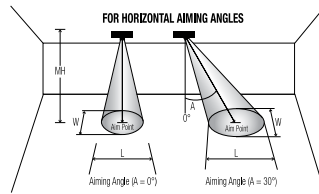

In vertical aiming applications, aim point (X) is determined by dividing distance from the wall (D) by the tangent of the desired aim angle (A) (0.5774 for 30°, 1.0 for 45°, 1.732 for 60°).

Fixture	Beam Type	Beam Spread°	Rated Life	CBCP	0°		30°			30°					45°				60°						
					MH	FC	L	W	FC	L	W	D	FC	X	L	W	FC	X	L	W	D	FC	X	L	W
S414L2-3K Spot	SP	12°	50000	11877	6	330	1.3	1.3	214	1.7	1.5	3	165	5.2	2.6	1.3	467	3.0	1.3	0.9	6	214	3.5	1.8	1.5
					8	186	1.7	1.7	121	2.3	1.9	4	93	6.9	3.5	1.7	262	4.0	1.7	1.2	8	121	4.6	2.3	1.9
					10	119	2.1	2.1	77	2.8	2.4	5	59	8.7	4.3	2.1	168	5.0	2.1	1.5	10	77	5.8	2.8	2.4
					12	82	2.5	2.5	54	3.4	2.9	6	41	10.4	5.2	2.5	117	6.0	2.6	1.8	12	54	6.9	3.4	2.9
					14	61	2.9	2.9	39	3.9	3.4	7	30	12.1	6.1	2.9	86	7.0	3.0	2.1	14	39	8.1	3.9	3.4
S414L2-3K Narrow Flood	NFL	23°	50000	4616	4	289	1.6	1.6	187	2.2	1.9	2	144	3.5	3.7	1.6	408	2.0	1.7	1.2	4	187	2.3	2.2	1.9
					6	128	2.4	2.4	83	3.3	2.8	3	64	5.2	5.6	2.4	161	3.0	2.5	1.7	6	83	3.5	3.3	2.8
					8	72	3.3	3.3	47	4.4	3.8	4	36	6.9	7.4	3.3	102	4.0	3.4	2.3	8	47	4.6	4.4	3.8
					10	46	4.1	4.1	30	5.5	4.7	5	23	8.7	9.3	4.1	65	5.0	4.2	2.9	10	30	5.8	5.5	4.7
					12	32	4.9	4.9	21	6.6	5.6	6	16	10.4	11.2	4.9	45	6.0	5.1	3.5	12	21	6.9	6.6	5.6
S414L2-3K Flood	FL	34°	50000	2335	4	146	2.4	2.4	95	3.4	2.8	1	292	1.7	3.4	1.2	826	1.0	1.3	0.9	3	169	1.7	2.5	2.1
					5	93	3.1	3.1	61	4.2	3.5	2	73	3.5	6.8	2.4	206	2.0	2.7	1.7	4	95	2.3	3.4	2.8
					6	65	3.7	3.7	42	5.0	4.2	3	32	5.2	10.2	3.7	92	3.0	4.0	2.6	5	61	2.9	4.2	3.5
					7	48	4.3	4.3	31	5.9	4.9	4	18	6.9	13.6	4.9	52	4.0	5.4	3.5	6	42	3.5	5.0	4.2
					8	36	4.9	4.9	24	6.7	5.6	5	12	8.7	17.0	6.1	33	5.0	6.7	4.3	7	31	4.0	5.9	4.9
S414L2-3K Wide Flood	WFL	53°	50000	1090	3	121	3.0	3.0	79	4.3	3.4	1	136	1.7	15.2	2.0	385	1.0	2.6	1.4	3	79	1.7	4.3	3.4
					4	68	4.0	4.0	44	5.8	4.6	1.5	61	2.6	22.8	3.0	171	1.5	4.0	2.1	4	44	2.3	5.8	4.6
					5	44	5.0	5.0	28	7.2	5.7	2	34	3.5	**	4.0	96	2.0	5.3	2.8	5	28	2.9	7.2	5.7
					6	30	6.0	6.0	20	8.7	6.9	2.5	22	4.3	**	5.0	62	2.5	6.6	3.5	6	20	3.5	8.7	6.9
					7	22	6.9	6.9	14	10.1	8.0	3	15	5.2	**	6.0	43	3.0	7.9	4.2	7	14	4.0	10.1	8.0