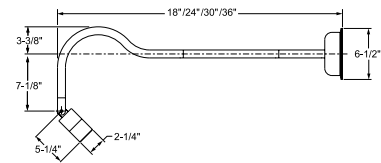

S311 36" Shepherd Hook - Domed Canopy

Domed Canopy design for J-Box mounting. Complete with extensions for 18"/24"/30"/36" lengths. Fixture tilts 180° and rotates 360°. Accepts one lens accessory (not included). Includes 12V transformer, CMH ballast, or LED Driver. Wet Location Listed. Lamp included with LED fixtures only.

LED fixtures feature 120-277 VAC operation and field interchangeable optics.

Make product selections and build your model number

Model	Lamp	Finish	Example
S311	M	BLK	S311M-BLK

M 12V MR16, 75W MAX
X 20W CMH MR16
X3 39W CMH MR16

BLK Black
BZP Bronze

LED Version

Model	Color Temperature	Beam Spread	Finish	Example
S311L2	2K	SP	BLK	S311L2-2K-S-BLK

2K 2700K
3K 3000K
4K 4100K

SP Spot
NFL Narrow Flood
FL Flood
WFL Wide Flood

BLK Black
BZP Bronze

S312 36" Dual Head Shepherd Hook - Domed Canopy

Domed Canopy design for J-Box mounting. Complete with extensions for 18"/24"/30"/36" lengths. Fixture tilts 180° and rotates 360°. Accepts one lens accessory (not included). Includes 12V transformer, CMH ballast, or LED Driver. Wet Location Listed. Lamp included with LED fixtures only.

LED fixtures feature 120-277 VAC operation and field interchangeable optics.

Make product selections and build your model number

Model	Lamp	Finish	Example
S312	M	BLK	S312M-BLK

M 12V MR16, 75W MAX
X 20W CMH MR16
X3 39W CMH MR16

BLK Black
BZP Bronze

LED Version

Model	Color Temperature	Beam Spread	Finish	Example
S312L2	2K	SP	BLK	S312L2-2K-S-BLK

2K 2700K
3K 3000K
4K 4100K

SP Spot
NFL Narrow Flood
FL Flood
WFL Wide Flood

BLK Black
BZP Bronze

S411 36" Shepherd Hook - Flat Canopy