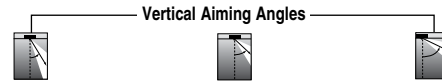

Sign Lighter Series Photometrics

CBCP • Centerbeam candlepower
FC • Footcandles at beam center (aim point)

In vertical aiming applications, aim point (X) is determined by dividing distance from the wall (D) by the tangent of the desired aim angle (A) (0.5774 for 30°, 1.0 for 45°, 1.732 for 60°).

Fixture	Beam Type	Beam Spread°	Rated Life	CBCP	0°		30°			30°					45°				60°						
					MH	FC	L	W	FC	L	W	D	FC	X	L	W	FC	X	L	W	D	FC	X	L	W
S414L2-3K Spot	SP	12°	50000	11877	6	330	1.3	1.3	214	1.7	1.5	3	165	5.2	2.6	1.3	467	3.0	1.3	0.9	6	214	3.5	1.8	1.5
					8	186	1.7	1.7	121	2.3	1.9	4	93	6.9	3.5	1.7	262	4.0	1.7	1.2	8	121	4.6	2.3	1.9
					10	119	2.1	2.1	77	2.8	2.4	5	59	8.7	4.3	2.1	168	5.0	2.1	1.5	10	77	5.8	2.8	2.4
					12	82	2.5	2.5	54	3.4	2.9	6	41	10.4	5.2	2.5	117	6.0	2.6	1.8	12	54	6.9	3.4	2.9
					14	61	2.9	2.9	39	3.9	3.4	7	30	12.1	6.1	2.9	86	7.0	3.0	2.1	14	39	8.1	3.9	3.4
S414L2-3K Narrow Flood	NFL	23°	50000	4616	4	289	1.6	1.6	187	2.2	1.9	2	144	3.5	3.7	1.6	408	2.0	1.7	1.2	4	187	2.3	2.2	1.9
					6	128	2.4	2.4	83	3.3	2.8	3	64	5.2	5.6	2.4	161	3.0	2.5	1.7	6	83	3.5	3.3	2.8
					8	72	3.3	3.3	47	4.4	3.8	4	36	6.9	7.4	3.3	102	4.0	3.4	2.3	8	47	4.6	4.4	3.8
					10	46	4.1	4.1	30	5.5	4.7	5	23	8.7	9.3	4.1	65	5.0	4.2	2.9	10	30	5.8	5.5	4.7
					12	32	4.9	4.9	21	6.6	5.6	6	16	10.4	11.2	4.9	45	6.0	5.1	3.5	12	21	6.9	6.6	5.6
S414L2-3K Flood	FL	34°	50000	2335	4	146	2.4	2.4	95	3.4	2.8	1	292	1.7	3.4	1.2	826	1.0	1.3	0.9	3	169	1.7	2.5	2.1
					5	93	3.1	3.1	61	4.2	3.5	2	73	3.5	6.8	2.4	206	2.0	2.7	1.7	4	95	2.3	3.4	2.8
					6	65	3.7	3.7	42	5.0	4.2	3	32	5.2	10.2	3.7	92	3.0	4.0	2.6	5	61	2.9	4.2	3.5
					7	48	4.3	4.3	31	5.9	4.9	4	18	6.9	13.6	4.9	52	4.0	5.4	3.5	6	42	3.5	5.0	4.2
					8	36	4.9	4.9	24	6.7	5.6	5	12	8.7	17.0	6.1	33	5.0	6.7	4.3	7	31	4.0	5.9	4.9
S414L2-3K Wide Flood	WFL	53°	50000	1090	3	121	3.0	3.0	79	4.3	3.4	1	136	1.7	15.2	2.0	385	1.0	2.6	1.4	3	79	1.7	4.3	3.4
					4	68	4.0	4.0	44	5.8	4.6	1.5	61	2.6	22.8	3.0	171	1.5	4.0	2.1	4	44	2.3	5.8	4.6
					5	44	5.0	5.0	28	7.2	5.7	2	34	3.5	**	4.0	96	2.0	5.3	2.8	5	28	2.9	7.2	5.7
					6	30	6.0	6.0	20	8.7	6.9	2.5	22	4.3	**	5.0	62	2.5	6.6	3.5	6	20	3.5	8.7	6.9
					7	22	6.9	6.9	14	10.1	8.0	3	15	5.2	**	6.0	43	3.0	7.9	4.2	7	14	4.0	10.1	8.0

For 2700K fixtures, use 0.90 multiplier; for 3000HC fixtures, use 0.85 multiplier; for 4000K fixtures, use 1.04 multiplier.

**Due to steep aiming angle, length of beam extends beyond 25'.