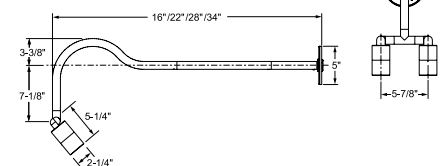

LED Version

Model	Color Temperature	Beam Spread	Finish	Voltage	Example
S412L2	2K	SP	BLK	2	S412L2-2K-S-BLK

2K 2700K
3K 3000K
4K 4100K

SP Spot
NFL Narrow Flood
FL Flood
WFL Wide Flood

BLK Black
BZP Bronze

1 120 VAC
2 277 VAC