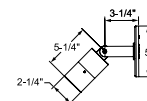

S413 36" Straight Arm - Flat Canopy

Flat Canopy design for remote mounted power supply. Complete with extensions for 16"/22"/28"/34" length fixture. Fixture tilts 180° and rotates 360°. Accepts one lens accessory (not included). Includes 12V transformer, CMH ballast, or LED Driver. Wet Location Listed. Lamp included with LED fixtures only.

LED fixtures feature 120 or 277 VAC operation and field interchangeable optics.

Make product selections and build your model number

Model	Lamp	Finish	Example
S413	M	BLK	S413M-BLK
	M	12V MR16, 75W MAX	BLK Black
	X	20W CMH MR16	BZP Bronze
	X3	39W CMH MR16	BLK Black

LED Version

Model	Color Temperature	Beam Spread	Finish	Voltage	Example
S413L2	2K	SP	BLK	2	S413L2-2K-S-BLK
new	2K	2700K	SP Spot	BLK Black	1 120 VAC
	3K	3000K	NFL Narrow Flood	BZP Bronze	2 277 VAC
	4K	4100K	FL Flood		
			WFL Wide Flood		

S414 36" Dual Head Straight Arm - Flat Canopy

Flat Canopy design for remote mounted power supply. Complete with extensions for 16"/22"/28"/34" length fixture. Fixture tilts 180° and rotates 360°. Accepts one lens accessory (not included). Includes 12V transformer, CMH ballast, or LED Driver. Wet Location Listed. Lamp included with LED fixtures only.

LED fixtures feature 120 or 277 VAC operation and field interchangeable optics.

Make product selections and build your model number

Model	Lamp	Finish	Example
S414	M	BLK	S414M-BLK
	M	12V MR16, 75W MAX	BLK Black
	X	20W CMH MR16	BZP Bronze
	X3	39W CMH MR16	BLK Black

LED Version

Model	Color Temperature	Beam Spread	Finish	Voltage	Example
S414L2	2K	SP	BLK	2	S414L2-2K-S-BLK
new	2K	2700K	SP Spot	BLK Black	1 120 VAC
	3K	3000K	NFL Narrow Flood	BZP Bronze	2 277 VAC
	4K	4100K	FL Flood		
			WFL Wide Flood		

S401 Short Arm - Flat Canopy