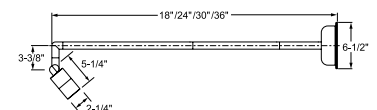

S412 36" Dual Head Shepherd Hook - Flat Canopy

Flat Canopy design for remote mounted power supply. Complete with extensions for 16"/22"/28"/34" lengths. Fixture tilts 180° and rotates 360°. Accepts one lens accessory (not included). Includes 12V transformer, CMH ballast, or LED Driver. Wet Location Listed. Lamp included with LED fixtures only.

LED fixtures feature 120 or 277 VAC operation and field interchangeable optics.

Make product selections and build your model number

Model	Lamp	Finish	Example
S412	M	BLK	S412M-BLK

M 12V MR16, 75W MAX
X 20W CMH MR16
X3 39W CMH MR16

BLK Black
BZP Bronze

LED Version

Model	Color Temperature	Beam Spread	Finish	Voltage	Example
S412L2	2K	SP	BLK	2	S412L2-2K-S-BLK

2K 2700K
3K 3000K
4K 4100K

SP Spot
NFL Narrow Flood
FL Flood
WFL Wide Flood

BLK Black
BZP Bronze

1 120 VAC
2 277 VAC

S313 36" Straight Arm - Domed Canopy

Domed Canopy design for J-Box mounting. Complete with extensions for 18"/24"/30"/36" length fixture. Fixture tilts 180° and rotates 360°. Accepts one lens accessory (not included). Includes 12V transformer, CMH ballast, or LED Driver. Wet Location Listed. Lamp included with LED fixtures only.

LED fixtures feature 120-277 VAC operation and field interchangeable optics.

Make product selections and build your model number

Model	Lamp	Finish	Example
S313	M	BLK	S313M-BLK

M 12V MR16, 75W MAX
X 20W CMH MR16
X3 39W CMH MR16

BLK Black
BZP Bronze

LED Version

Model	Color Temperature	Beam Spread	Finish	Example
S313L2	2K	SP	BLK	S313L2-2K-S-BLK

2K 2700K
3K 3000K
4K 4100K

SP Spot
NFL Narrow Flood
FL Flood
WFL Wide Flood

BLK Black
BZP Bronze

S314 36" Dual Head Straight Arm - Domed Canopy