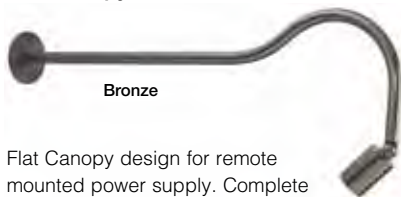

BLK Black
BZP Bronze

Black

LED Version

Model	Color Temperature	Beam Spread	Finish	Example
S312L2	2K	SP	BLK	S312L2-2K-S-BLK

2K 2700K
3K 3000K
4K 4100K

SP Spot
NFL Narrow Flood
FL Flood
WFL Wide Flood

BLK Black
BZP Bronze

S411 36" Shepherd Hook - Flat Canopy

Bronze

Flat Canopy design for remote mounted power supply. Complete with extensions for 16"/22"/28"/34" lengths. Fixture tilts 180° and rotates 360°. Accepts one lens accessory (not included). Includes 12V transformer, CMH ballast, or LED Driver. Wet Location Listed. Lamp included with LED fixtures only.