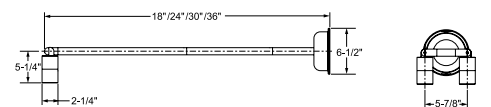

S412 36" Dual Head Shepherd Hook - Flat Canopy

Flat Canopy design for remote mounted power supply. Complete with extensions for 16"/22"/28"/34" lengths. Fixture tilts 180° and rotates 360°. Accepts one lens accessory (not included). Includes 12V transformer, CMH ballast, or LED Driver. Wet Location Listed. Lamp included with LED fixtures only.

LED fixtures feature 120 or 277 VAC operation and field interchangeable optics.

Make product selections and build your model number

Model	Lamp	Finish	Example
S412	M	BLK	S412M-BLK

M 12V MR16, 75W MAX
X 20W CMH MR16
X3 39W CMH MR16

BLK Black
BZP Bronze

LED Version

Model	Color Temperature	Beam Spread	Finish	Voltage	Example
S412L2	2K	SP	BLK	2	S412L2-2K-S-BLK

2K 2700K
3K 3000K
4K 4100K

SP Spot
NFL Narrow Flood
FL Flood
WFL Wide Flood

BLK Black
BZP Bronze

1 120 VAC
2 277 VAC

S313 36" Straight Arm - Domed Canopy

Domed Canopy design for J-Box mounting. Complete with extensions for 18"/24"/30"/36" length fixture. Fixture tilts 180° and rotates 360°. Accepts one lens accessory (not included). Includes 12V transformer, CMH ballast, or LED Driver. Wet Location Listed. Lamp included with LED fixtures only.

LED fixtures feature 120-277 VAC operation and field interchangeable optics.

Make product selections and build your model number

Model	Lamp	Finish	Example
S313	M	BLK	S313M-BLK

M 12V MR16, 75W MAX
X 20W CMH MR16
X3 39W CMH MR16

BLK Black
BZP Bronze

LED Version

Model	Color Temperature	Beam Spread	Finish	Example
S313L2	2K	SP	BLK	S313L2-2K-S-BLK

2K 2700K
3K 3000K
4K 4100K

SP Spot
NFL Narrow Flood
FL Flood
WFL Wide Flood

BLK Black
BZP Bronze

S314 36" Dual Head Straight Arm - Domed Canopy