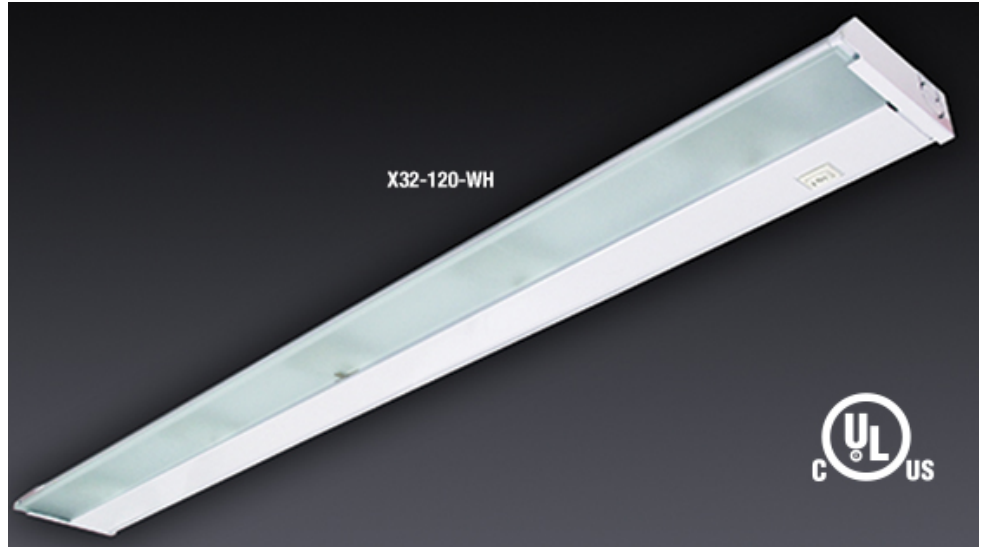

LIGHTING PRODUCTS

Search by product name or cat. no.

- UNDERCABINET LED LIGHTBARS
- LUMENTASK UNDERCABINET LIGHTING
- 12VDC FLEXIBLE LED LINEAR RIBBON
- 12VDC RGB FLEXIBLE LED LINEAR RIBBON
- 24VDC FLEXIBLE LED LINEAR RIBBON
- PUCK AND LED RECESSED LIGHTING
- LED STEP AND PATHWAY LIGHTING
- CONSTELLATION LED SCONCES
- POWER SUPPLIES
- 12VDC ELECTRONIC LED POWER SUPPLIES
- 12VDC MAGNETIC LED DIMMABLE
- 12VDC CLASS II LED MULTI-CIRCUIT DIMMABLE
- 24VDC LED POWER SUPPLIES
- 12VAC ELECTRONIC REMOTE TRANSFORMERS
- 12VDC ELECTRONIC LED DIMMABLE
- FAQ
- FREQUENTLY ASKED QUESTIONS
- SPEC AND TECHNICAL DOCUMENTS

120V LUMENTASK XENON UNDERCABINET

120V Xenon offers rich color and clarity with high intensity, low maintenance Xenon lighting in 5 lengths and 3 finishes. LumenTask undercabinet lighting incorporates a sleek, clean and unobtrusive housing that is home to one of the purest and longest lasting light source - Xenon. Xenon has a brilliant history in the medical and automotive field where efficiency is key.