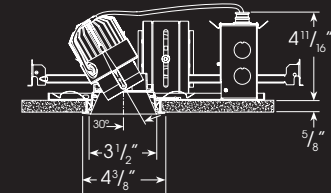

Hornet HP 3.5" Downlights

Features:

- Downlight, Adjustable, Pinhole, Slot, & Shower
- Aperture: 3.5"
- Round or Square, Trim or Trimless, New Construction, or Remodeler
- Die-cast optical housing and trim
- Field replaceable LED module and driver
- Field changable beam spreads 15°-45°
- Lockable 0-30° tilt, 358° rotation
- Dimming capable (ELV, TRIAC, HILUME, 0-10v)
- Multi-Function options:
 - MF-EM: multi-function emergency
 - MF-NL: multi-function night light
- Ceiling types: Grid or Gyp (up to 1" thick)
- 50,000 hours of life (at 70% light output)