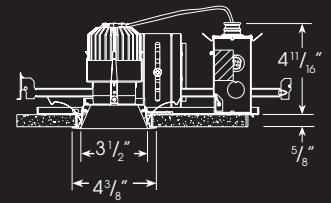

Hornet HP 3.5" Downlights

amerlux

Hornet HP 3.5" Downlight

Small in size, but big on performance, the Hornet HP Downlights deliver output equal to fixtures using the 20w ceramic metal halide source, but with better control, color, and performance. These LED downlights are destined to win you over.

Hornet HP 3.5" Downlights

Features:

- Downlight, Adjustable, Pinhole, Slot, & Shower
- Aperture: 3.5"
- Round or Square, Trim or Trimless, New Construction, or Remodeler
- Die-cast optical housing and trim
- Field replaceable LED module and driver
- Field changable beam spreads 15°-45°
- Lockable 0-30° tilt, 358° rotation
- Dimming capable (ELV, TRIAC, HILUME, 0-10v)
- Multi-Function options:
 - MF-EM: multi-function emergency
 - MF-NL: multi-function night light
- Ceiling types: Grid or Gyp (up to 1" thick)
- 50,000 hours of life (at 70% light output)

SP - spot, 15°
FL - flood, 28°
WF - wide flood, 45°
LS - linear spread, 60° x 10°

2700
3000
3500
4000
3000-90 (90CRI)

**T
R
I
M
L
E
S
S**

HDL-HP-RD-TL
HDL-HP-RA-TL
HDL-HP-RPA-TL
HDL-HP-RPAS-TL
HDL-HP-RPASHW-TL
HDL-HP-SD-TL
HDL-HP-SA-TL
HDL-HP-SPA-TL
HDL-HP-SPASHW-TL