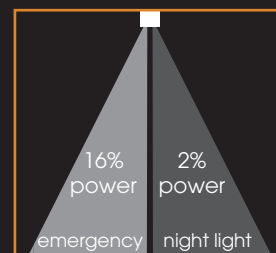

Multi-Function. MF-EM (auto)
MF-NL (instant switch)

Trim Model

Aperture/Trim Finish

Beam Spread

Color Temp

**T
R
I
M**

HDL-HP-RD
HDL-HP-RA
HDL-HP-RPA
HDL-HP-RPAS
HDL-HP-RPASHW
HDL-HP-SD
HDL-HP-SA
HDL-HP-SPA
HDL-HP-SPASHW

Reflector with White Painted Flange
MBW - matte black
MWW - matte white
SLVW - matte silver

SP - spot, 15°
FL - flood, 28°
WF - wide flood, 45°
LS - linear spread, 60° x 10°

2700
3000
3500
4000
3000-90 (90CRI)

**T
R
I
M
L
E
S
S**

HDL-HP-RD-TL
HDL-HP-RA-TL
HDL-HP-RPA-TL
HDL-HP-RPAS-TL
HDL-HP-RPASHW-TL
HDL-HP-SD-TL
HDL-HP-SA-TL
HDL-HP-SPA-TL
HDL-HP-SPASHW-TL