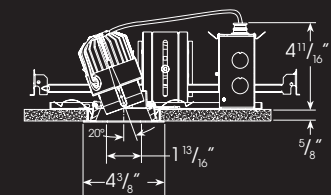

Hornet HP 3.5" Downlights

Features:

- Downlight, Adjustable, Pinhole, Slot, & Shower
- Aperture: 3.5"
- Round or Square, Trim or Trimless, New Construction, or Remodeler
- Die-cast optical housing and trim
- Field replaceable LED module and driver
- Field changable beam spreads 15°-45°
- Lockable 0-30° tilt, 358° rotation
- Dimming capable (ELV, TRIAC, HILUME, 0-10v)
- Multi-Function options:
 - MF-EM: multi-function emergency
 - MF-NL: multi-function night light
- Ceiling types: Grid or Gyp (up to 1" thick)
- 50,000 hours of life (at 70% light output)

SP - spot, 15°
FL - flood, 28°
WF - wide flood, 45°
LS - linear spread, 60° x 10°

2700
3000
3500
4000
3000-90 (90CRI)

**T
R
I
M
L
E
S
S**

HDL-HP-RD-TL
HDL-HP-RA-TL
HDL-HP-RPA-TL
HDL-HP-RPAS-TL
HDL-HP-RPASHW-TL
HDL-HP-SD-TL
HDL-HP-SA-TL
HDL-HP-SPA-TL
HDL-HP-SPASHW-TL