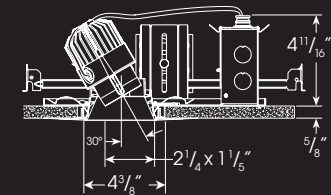

Hornet HP 3.5" Downlights

Features:

- Downlight, Adjustable, Pinhole, Slot, & Shower
- Aperture: 3.5"
- Round or Square, Trim or Trimless, New Construction, or Remodeler
- Die-cast optical housing and trim
- Field replaceable LED module and driver
- Field changable beam spreads 15°-45°
- Lockable 0-30° tilt, 358° rotation
- Dimming capable (ELV, TRIAC, HILUME, 0-10v)
- Multi-Function options:
 - MF-EM: multi-function emergency
 - MF-NL: multi-function night light
- Ceiling types: Grid or Gyp (up to 1" thick)
- 50,000 hours of life (at 70% light output)