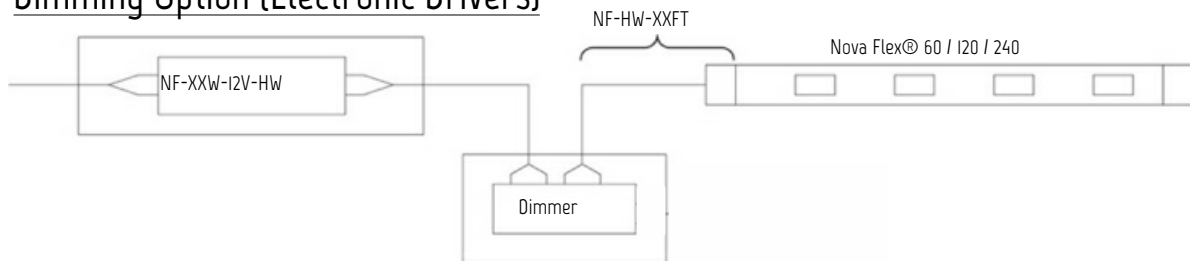

FEATURES

- High reliability
- Long life
- Dimming available
- Can be cut every third LED
- Custom made to your specs

Input Voltage	12V DC
Lamp life	50,000 hours
Viewing Angle	120°
LEDs (per foot)	36/ft
Wattage	2.8 watts/ft.
Operating Temp.	-15°F to 140°F
Maximum Continuous Run	16 feet
Dimensions	7/16" Wide, 1/8" Tall
Minimum Run.	3 LEDs
Mounting Options	3M adhesive backing, Nova Flex Tracking
Environment	Dry, Damp, Wet
Certifications	UL Listed
IP Rating	IP67
Available Colors	Warm White 3225K & 2700K, Pure White 4100K & 6500K, Red, Blue, Green, Yellow

Dimensions: 7/16 Inch Wide 1/8 Inch Tall

Nova Flex 12 Volt Wiring Diagrams

Plug and Play

Hard Wire

Dimming Option (Electronic Drivers)

Dimming Option (Magnetic Drivers)

Nova Flex 12 Volt Max Length

WARNING: DO NOT EXCEED 80-85% WATTAGE.
Optimal operating output is between 50% and 85% wattage.