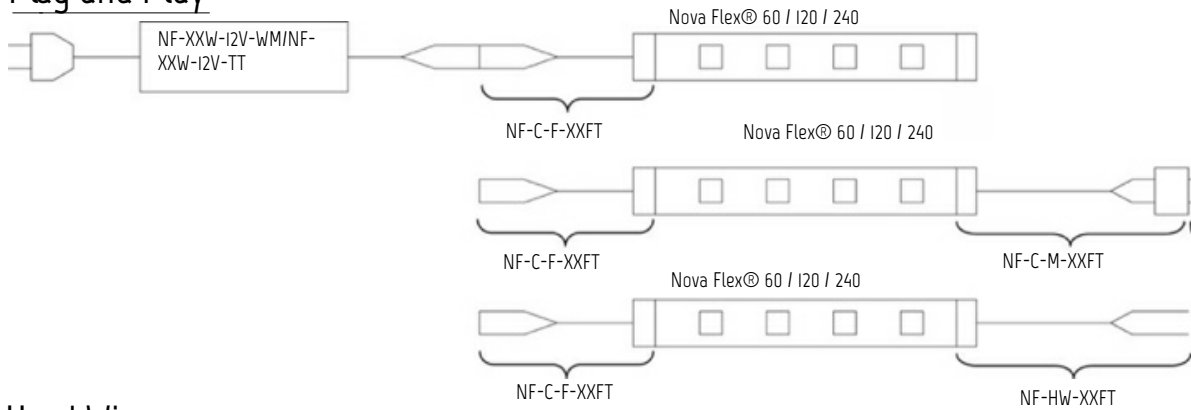

FEATURES

- High reliability
- Long life
- Dimming available
- Can be cut every third LED
- Custom made to your specs

Input Voltage	12V DC
Lamp life	50,000 hours
Viewing Angle	120°
LEDs (per foot)	36/ft
Wattage	2.8 watts/ft.
Operating Temp.	-15°F to 140°F
Maximum Continuous Run	16 feet
Dimensions	7/16" Wide, 1/8" Tall
Minimum Run.	3 LEDs
Mounting Options	3M adhesive backing, Nova Flex Tracking
Environment	Dry, Damp, Wet
Certifications	UL Listed
IP Rating	IP67
Available Colors	Warm White 3225K & 2700K, Pure White 4100K & 6500K, Red, Blue, Green, Yellow

Dimensions: 7/16 Inch Wide 1/8 Inch Tall

Nova Flex 12 Volt Wiring Diagrams

Plug and Play

Hard Wire

Dimming Option (Electronic Drivers)

Dimming Option (Magnetic Drivers)

Nova Flex 12 Volt Max Length

WARNING: DO NOT EXCEED 80-85% WATTAGE.
Optimal operating output is between 50% and 85% wattage.