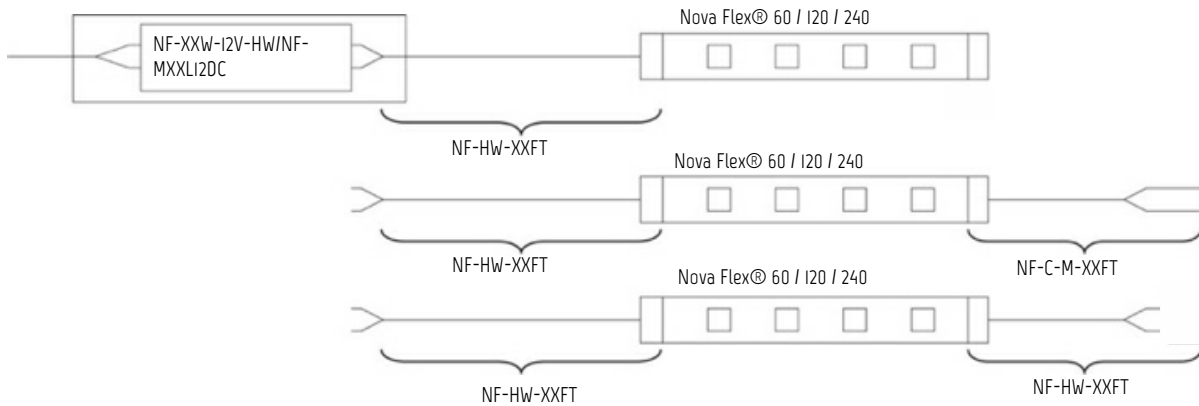

FEATURES

- High reliability
- Long life
- Dimming available
- Can be cut every third LED
- Custom made to your specs

Input Voltage	12V DC
Lamp life	50,000 hours
Viewing Angle	120°
LEDs (per foot)	36/ft
Wattage	2.8 watts/ft.
Operating Temp.	-15°F to 140°F
Maximum Continuous Run	16 feet
Dimensions	7/16" Wide, 1/8" Tall
Minimum Run.	3 LEDs
Mounting Options	3M adhesive backing, Nova Flex Tracking
Environment	Dry, Damp, Wet
Certifications	UL Listed
IP Rating	IP67
Available Colors	Warm White 3225K & 2700K, Pure White 4100K & 6500K, Red, Blue, Green, Yellow

Dimensions: 7/16 Inch Wide 1/8 Inch Tall

Nova Flex 12 Volt Wiring Diagrams

Plug and Play

Hard Wire

Dimming Option (Electronic Drivers)

Dimming Option (Magnetic Drivers)

Nova Flex 12 Volt Max Length

WARNING: DO NOT EXCEED 80-85% WATTAGE.
Optimal operating output is between 50% and 85% wattage.