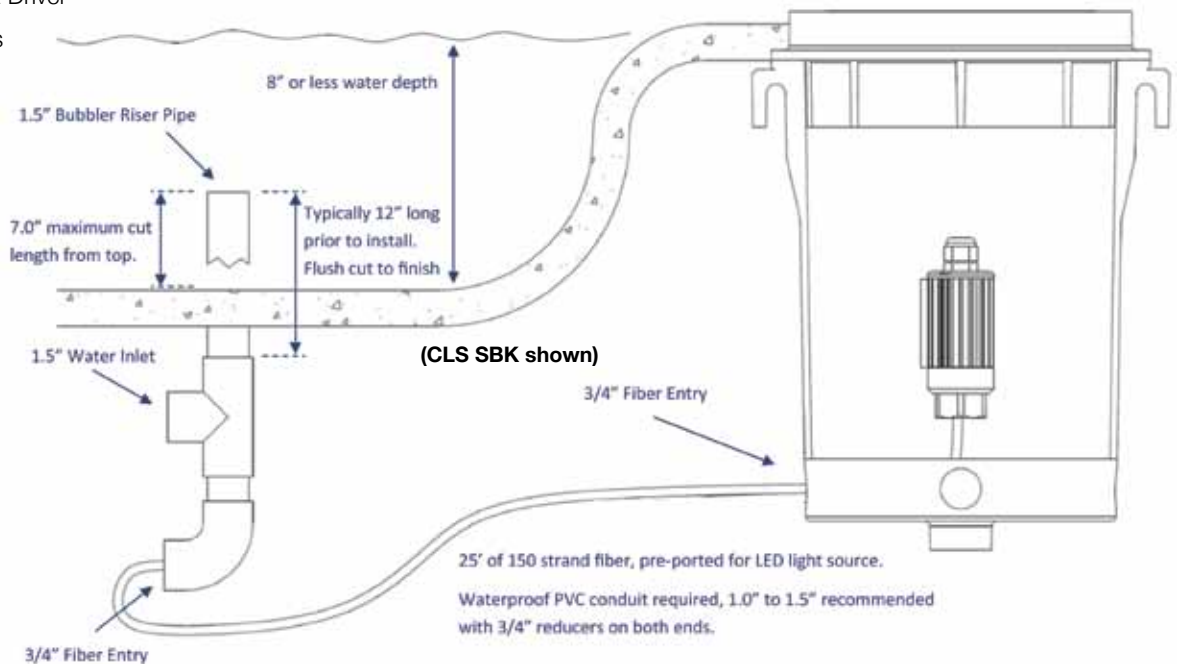

NEW + IMPROVED! LED LIGHTED BUBBLER KIT

L.E.D. ILLUMINATED WATER FEATURE

DESCRIPTION

An easy, fun, and unique way to light a sun shelf, swim-out, or beach entry using color L.E.D. technology. There are 6 vibrant colors and 2 color change modes. You set it the way you like it! It will enhance the beauty of your pool with a splash of color. Simply install both bubblers into the gunite surface and locate the Color Light Streams L.E.D. deck box in the deck or softscape. Supply the water and 12 VAC to complete the job. Each kit comes with 2 lighted bubblers, a Color L.E.D. Light Driver, 100' of 12V cable and a Deck Box. These bubblers can also be used in small fountain areas where lighted bubbling water is desired because they have very simple water flow requirements.

FEATURES & BENEFITS

- Install 4" - 8" or less below the water's surface.
- Requires 8-10 GPM. 14-16 GPM for Supper Bubbler.
- 100' of 12 V cable
- Deck Box
- Color L.E.D. Light Driver
- 2 lighted bubblers

SYNCHRONIZES WITH PAL LED LIGHTS!

PART NUMBER	DESCRIPTION	LIST PRICE
2CLSBK	Color Light Streams 2-Lighted Bubblers with 25' fiber run each	$1,056.08
CLSSBK	NEW Color Light Streams Super Lighted Bubbler with 25' fiber run larger 1.5" riser pipe. Available March 2012	TBA