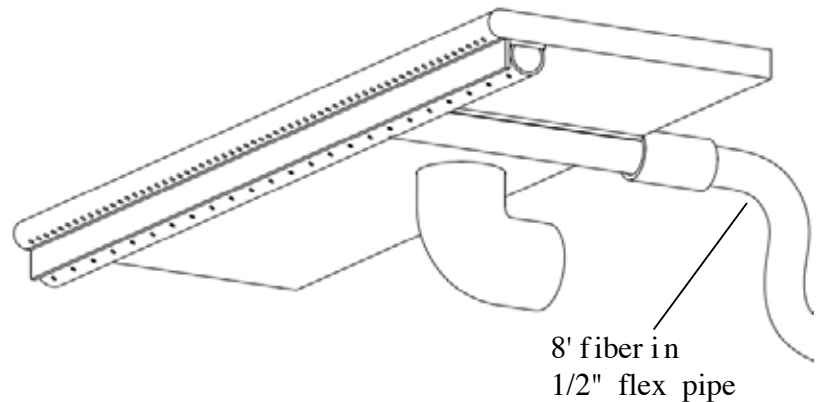

LED RAIN FALL

DESCRIPTION

These stunning color changing, synchronized, L.E.D. lighted Rain Waterfalls enhance the beauty of any backyard. Color Light Streams Lighted Rain Waterfall is available in three different sizes: 24", 36", and 48" wide. The approximate water flow is between 5-8 GPM per foot of rain.

FEATURES & BENEFITS

- 4 Strands per 1", enhances light output
- Brightening Shield added
  - hides points of light while reflecting light onto rain droplets.
- 100' 12V Cord
- Color Light Stream LED Driver
- Deck box
- 6 Vibrant Colors; white, blue, green, red, amber, purple
- Color change mode and Disco effect
- 5 watt each

Note: Allow for bend radius of 3/4' flex PVC

SYNCHRONIZES WITH PAL LED LIGHTS!

PART NUMBER	DESCRIPTION	LIST PRICE
CLSRW24-8	24' Color Light Streams Lighted Rainfall with 8' fiber run	$1,027.73
CLSRW36-8	36' Color Light Streams Lighted Rainfall with 8' fiber run	$1,200.20
CLSRW48-8	48' Color Light Streams Lighted Rainfall with 8' fiber run	$1,396.30