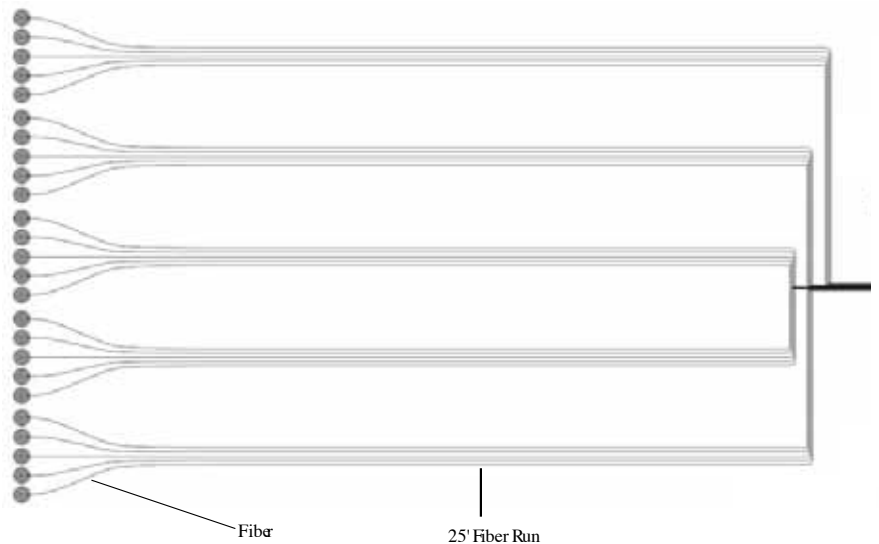

FIBER OPTIC STAR FLOOR KIT

DESCRIPTION

An easy way of creating fiber optic points of light in floors, swim outs and steps for the gunite pool builder. Fiberstars has taken the custom job and created two unique and easily installed kits for the gunite pool. Star Floor Kits work with any interior surface materials. They come with 60' of fiber pre-attached and are available in 2 kits: 10 or 25 points of light. Each fixture has 2 strands of fiber. Now it is easy to add a star in any gunite pool.

FEATURES & BENEFITS

These unique fixtures and fiber optic cable kits will allow for the installation of fiber optic lights into the interior of a gunite pool. These kits are NOT designed for use in fiberglass or vinyl pool applications. This product requires no maintenance. Over time, as the Star Floor fixture tips become rougher, the tips will glow even brighter. Multiple kits can be used to create more elaborate effects.

TURN KEY SOLUTIONS AVAILABLE

CUSTOM STAR FLOOR PROGRAM

- Complete Turn Key Bid
- Installed by Factory Trained Crews
- 48 Hour Bid Turnaround

WE DESIGN IT - INSTALL IT - LIGHT IT

CONTACT FIBERSTARS OR YOUR FIBERSTARS REPRESENTATIVE FOR MORE INFORMATION.

PART NUMBER	DESCRIPTION	LIST PRICE
SFK10-60	10 Floor Fixtures (2 Strands of fiber ea.) for gunite pools- Includes 60' of pre-attached fiber	$290.60
SFK25-60	25 Floor Fixtures (2 Strands of fiber ea.) for gunite pools- Includes 60' of pre-attached fiber	$734.77

Use 2004, 2004-AS, 6004, 6004-AS or 409 Series Illuminators for best lighting.