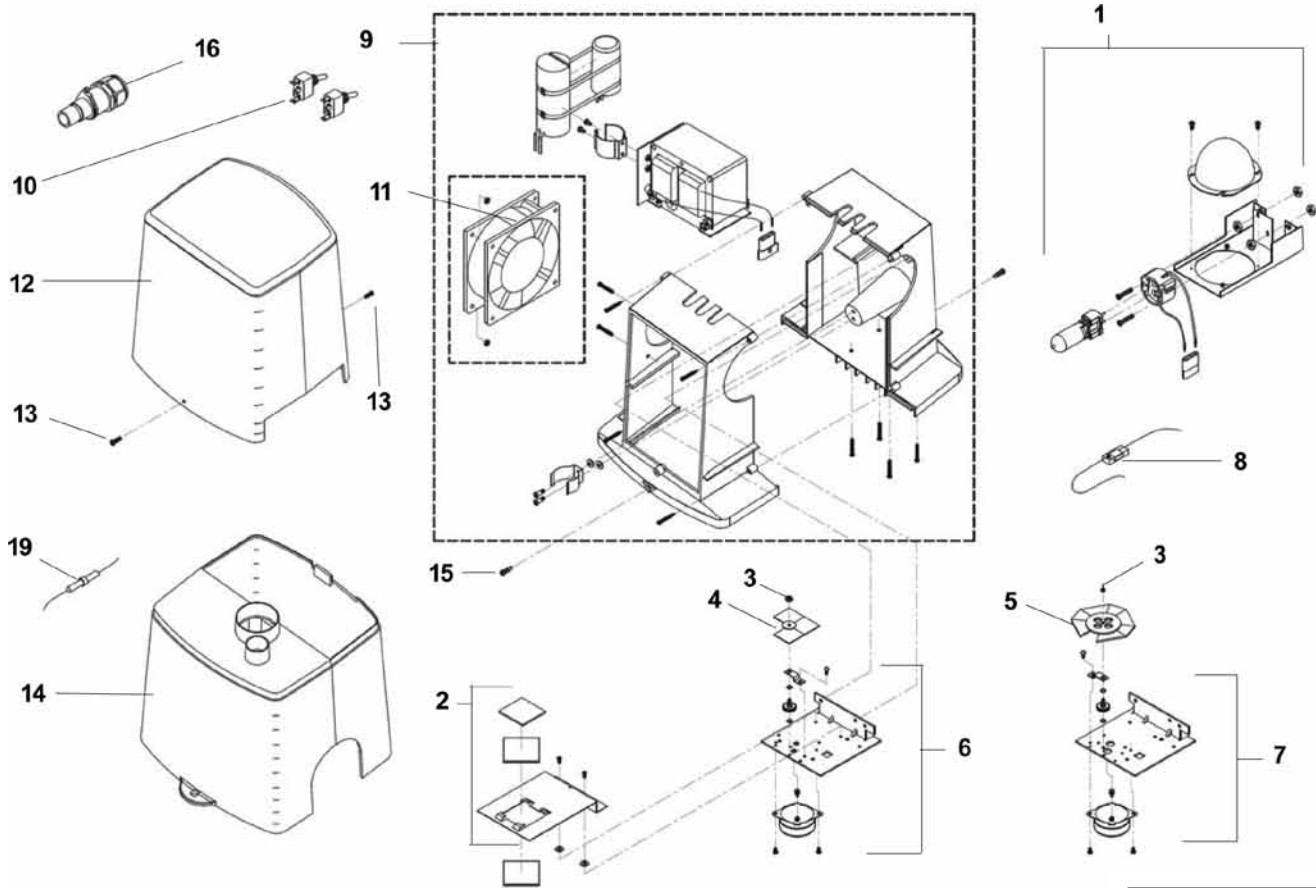

6004-ILLUMINATOR

6004 Illuminator

1	LAMP ASSEM BLY	Y20-6000	$162.17
2	HOT M IRROR BRACKET ASSEMBLY	Y20-6050	$153.99
3	COLOR WHEEL NUT	A8092	$0.47
4	COLOR WHEEL ONLY (6004)	PTO3D	$60.18
5	COLOR WHEEL ONLY (6008)	A11213	$106.81
6	COLOR WHEEL MOTOR ASSY. (6004)	Y10-4010	$61.69
7	COLOR WHEEL MOTOR ASSY. (6008)	Y10-8010	$62.61
8	THERMAL OVERLOAD ASSEMBLY, UNIVERSAL	Y30-0020	$14.12
9	CHASSIS - NOT AVAILABLE	N/A	N/A
10	TOGGLE SWITCH, 3-POSITION	A11526	$13.21
11	FAN	A7002	$38.11
12	TOP COVER	A11604	$80.33
13	TOP COVER SCREW (#8-32 X .5)	A11603	$0.47
14	BASE	E12312	$55.14
15	BASE TO CHASSIS SCREW (#8 X .5 SELF DRILLING)	A11246	$0.47
16	FIBER PORT ASSY.	A12240	$42.31
17	FUSE, MAIN POWER, 7 AMP	A12269	$3.24
18	FUSE, COLOR WHEEL MOTOR, .1 AMP	A11598	$3.31
19	FUSE HOLDER, UNIVERSAL (NO FUSE INCLUDED)	Y30-6900	$21.74