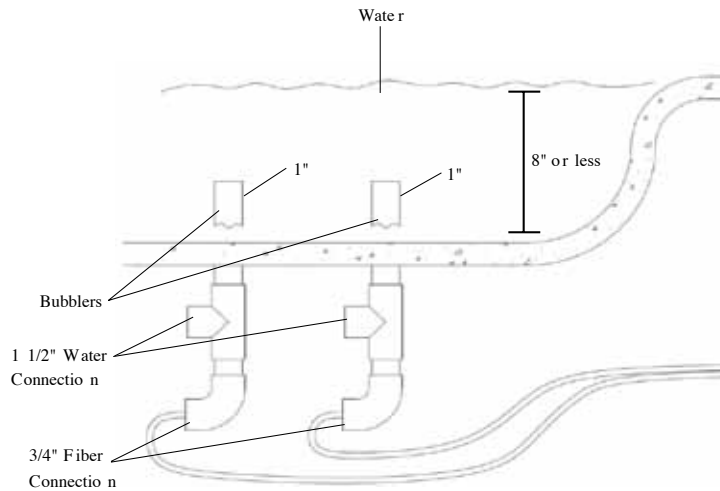

FIBER OPTIC BUBBLERS

DESCRIPTION

The Fiber Optic Bubbler has 75 Strands of Fiber. Perfect for sun shelves, swim outs, beach entry areas, or small fountain areas. Provide that splash of color in a flume of water approximately 3" - 5" above the water surface, when installed in no more than 4" - 6" of water.

Fiberstars Bubbler Deluxe mounts flush on sun shelves, swim outs, etc. You can locate the bubbler just under or out of the water on fountains for two completely different effects. Each bubbler is preassembled for easy connection to a water supply line and a conduit connection for the fiber. The bubbler comes with 45' of 75 strand fiber pre-attached. It has simple water flow requirements and needs 1-1/2" plumbing for water and 3/4" conduit for fiber.

FEATURES & BENEFITS

- The Lighted Bubbler Deluxe may be installed in many different methods and applications, such as:
  Flush with interior surface, raised off the surface area but with the tip under the water surface (typically fountains), or raised above the water surface (typically fountains).
- The minimum flow rate is 8-10 GPM.
  14-16 GPM for Supper Bubbler.
- Easy install

SBK-45
1.5" riser with 1" inner pipe.
150 strands.

BLK-DL-45
No inner pipe. 75 strands.

NOTE: 2CLS BK diagram. Not for fiber only versions.

PART NUMBER	DESCRIPTION	LIST PRICE
SBK-45	Super Bubbler Kit	CALL
BLK-DL-45	Lighted Bubbler Deluxe kit with 45' of 75 strand fiber pre-attached	$363.84
BLK-DL-45F*	Lighted Bubbler Deluxe kit with 45' of 75 strand fiber pre-attached For FIBERGLASS pools	$418.18

Use 2004, 2004-AS, 6004, 6004-AS or 409 Series Illuminators for best lighting.