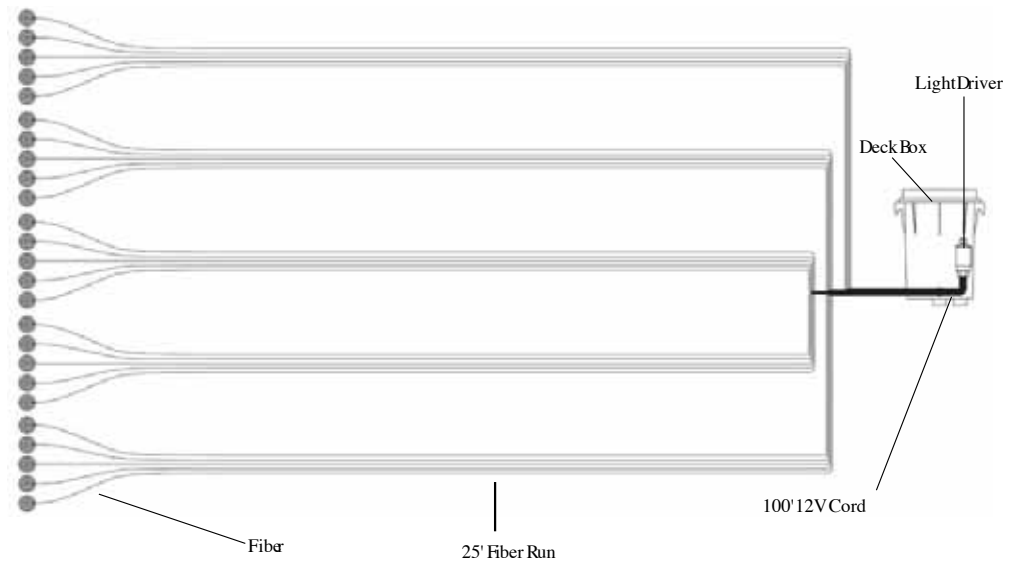

LED STAR FLOOR KIT

DESCRIPTION

An easy way of creating fiber optic points of light in floors, swim outs and steps for the gunite pool builder. Fiberstars has taken the custom job and created two unique and easily installed kits for the gunite pool. Star Floor Kits work with any interior surface materials. They come with 60' of fiber pre-attached and are available in 2 kits: 10 or 25 points of light. Each fixture has 2 strands of fiber. Now it is easy to add a star in any gunite pool.

FEATURES & BENEFITS

- 6 Vibrant Colors; white, blue, green, red, amber, purple
- Color change mode and Disco effect
- Each Star Floor Kit comes with 10 Points of light or 25 Points of light that have 2 strands of fiber each.
- 100' 12V cable
- Deck box
- 5 watt each

**See Page 46 for Turnkey Starfloors
SYNCHRONIZES WITH PAL LED LIGHTS!**

PART NUMBER	DESCRIPTION	LIST PRICE
CLSSFK-10	Color Light Streams Star Floor Kit with 10 points of light, 2 Strands of fiber at each point	$930.87
CLSSFK-25	Color Light Streams Star Floor Kit with 25 points of light, 2 Strands of fiber at each point	$1,176.58