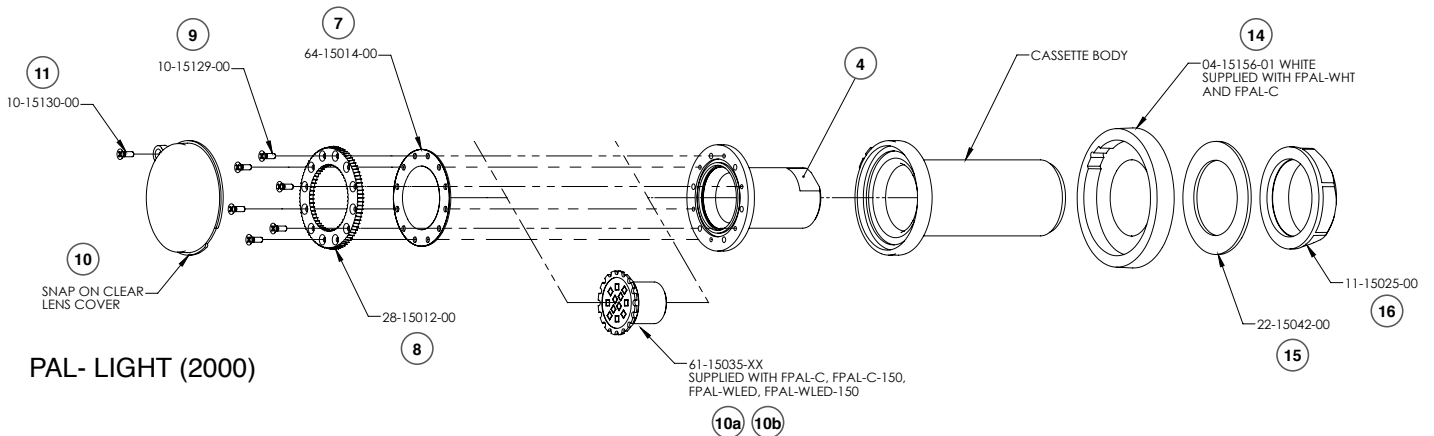

PAL LIGHT (PAL 2000)

CONCRETE / FIBER GLASS LIGHT

3	20-15017-00 Conduit adapter, 1/2"s - 3/4" spg	$3.20	<i>not shown</i>
4	FPAL-X Xenon lamp kit, 12v, 50w for pool light Pre 2010 only	$33.44	
5	FPAL-CA Concrete adapter kit (requires FPAL-CN)	$22.92	<i>not shown</i>
7	64-15014-00 Lens diffuser, prismatic design	$49.78	
8	28-15012-00 Clamp ring, clear prismatic	$19.27	
9	10-15129-00 Lens screw, stainless, set of six	$8.42	
10	FPAL-LC Lens cover, snap-on plastic, Clear	$8.62	
10A	FPAL-LAU-WLED (White LED)	$70.88	
10B	FPAL-LAU (RGB Color LED)	$70.88	
11	10-15130-00 Screw, nylon, lens cover	$1.67	
14	FPAL-TRW UL warning plate, white	$14.77	
14	FPAL-TRB UL warning plate, black	$14.77	
14	FPAL-TRG UL warning plate, gray	$14.77	
14	FPAL-TRT UL warning plate, tan	$14.77	
15	22-15042-00 Cassette gasket seal, rubber	$10.21	
16	11-15025-00 Cassette nut for fiberglass installs	$14.97	
17	FPAL-CN Concrete wall fitting (use with FPAL-CA)	$18.43	<i>not shown</i>

Complete Light Assemblies

- FPAL-WLED PAL-2000, white, 12v, 50w, 79 ft. cord $328.01
- FPAL-C PAL-2000, color, 12v LED array, 79 ft. cord $328.01