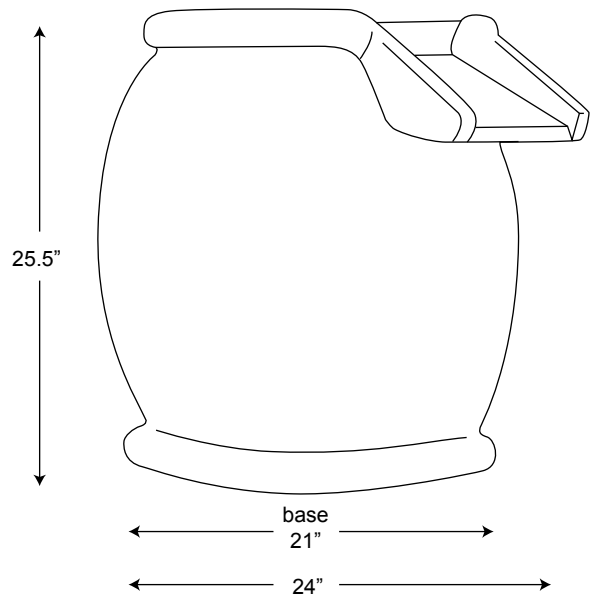

NEW BUBBLER/WATERFALL POT

DESCRIPTION

The Lighted Bubbler Pot is an innovative product that provides incredible sound and light and the perfect accent for any pool. They work very well on pools without a raised bond beam so they are well suited for vinyl and fiberglass pools. If used on a raised bond beam it will enhance the visual cascade of streaming color.

These lightweight pots are easy to handle and designed for easy installation with a simple water supply and conduit for low voltage cable or fiber. They come in two options that include a self contained LED Color Changing Driver or 45' of 175 strand fiber pre-attached in two bundles; one for the lighted fill bubbler and one for the lighted spillway.

FEATURES

- Lighted Bubbler & Lighted Spillway
- Constructed with Lightweight Materials
- LED or Fiber Optic versions
- Only requires 5 Gpm flow
- Easy Installation
- Great for Fiberglass and Vinyl Pools
- Works on pools with or w/o raised bond beams

PART NUMBER	DESCRIPTION	LIST PRICE
CLSDLP	Color Light Streams Deluxe Lighted Pot - includes lighted fall, bubbler and 12VAC LED light source	$877.94
DLP-45	Deluxe Lighted Pot w/ 45' of 175 strands of fiber (divided in 2 cables), fiber illuminator required	$653.10