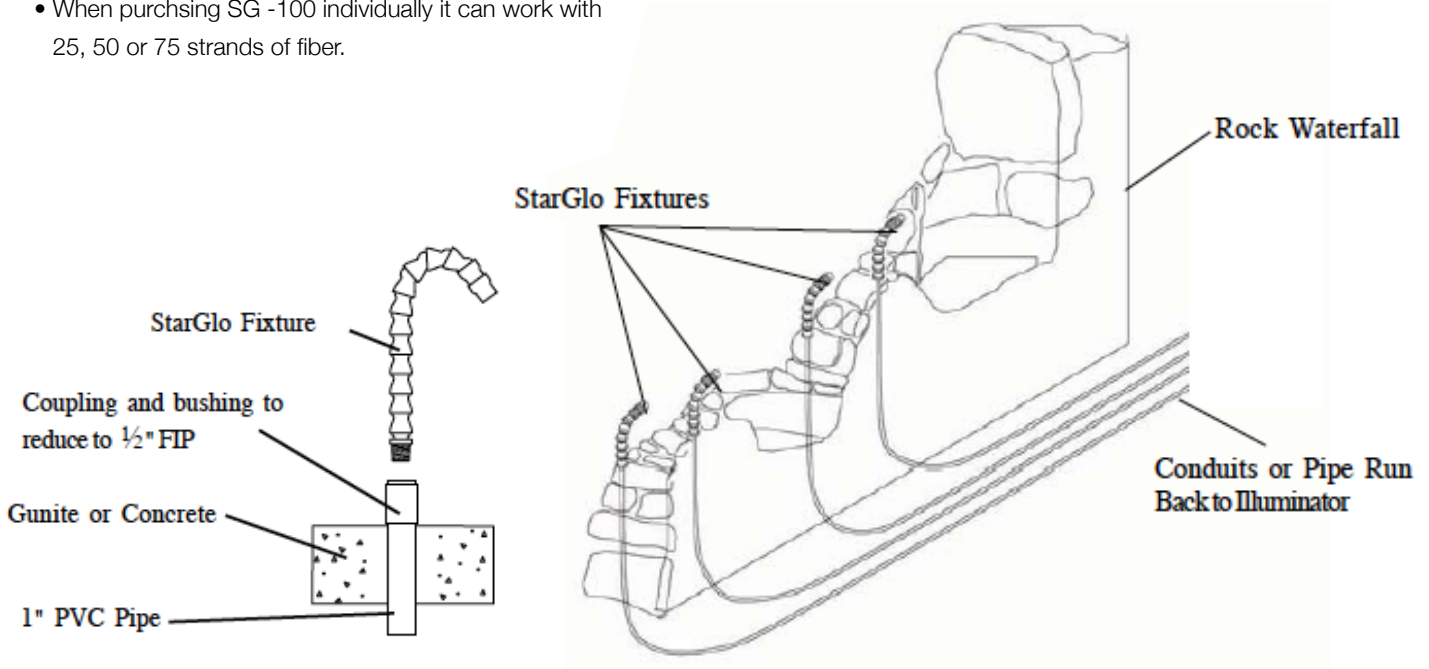

FEATURES & BENEFITS

- Works with 25, 50, or 75 strands of fiber
- When purchasing SG -100 individually it can work with 25, 50 or 75 strands of fiber.

PART NUMBER

DESCRIPTION

LIST PRICE

SG-100	StarGlo Landscape Fixture- Includes 1 fixture, no fiber included	\$49.61
SGKIT-15	StarGlo Kit, 15' of 25 strand fiber- Includes 1 SG-100 with fiber pre-attached	\$125.22
SGKIT-25	StarGlo Kit, 25' of 25 strand fiber- Includes 1 SG-100 with fiber pre-attached	\$184.28
SGKIT-40	StarGlo Kit, 40' of 25 strand fiber- Includes 1 SG-100 with fiber pre-attached	\$276.42