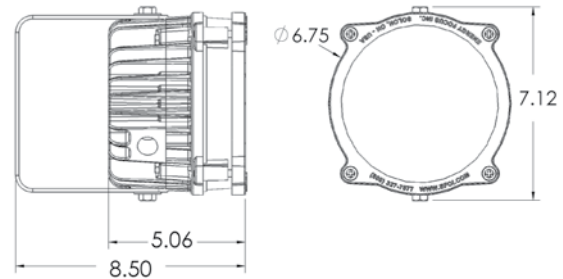

NEW!
LED LANDSCAPE
OUTDOOR LIGHT FIXTURE

The Commercial 120VAC LED Landscape Light choices will include both small and large versions in a narrow spot (NSP) and flood (FLD) beam configurations in any color as long as it's black. All versions will require waterproof, hard conduit to the light fixture (1/2" NPT for small & 3/4" NPT for large fixtures). Includes yoke for mounting on wall, other mounting methods will require additional parts not included.

FEATURES & BENEFITS

- High output LED with minimal power consumption
- Rugged exterior to hold up to nature's forces
- Rated life of 50,000 hrs to 70% lumen maintenance
- Bright white light illuminating your building for increased visibility and safety
- Tilt adjustability to highlight or evenly illuminate your façade
- Easy retrofit with slip fitter mount and hard wire ready
- Available in 15 or 26 watt with 11 degree Narrow Spot beam spread or 40 degree Flood beam spread.
- LTL tested in accordance with LM-79 standards for electrical and photometric measurements of LED fixtures
- Cree™ LEDs tested in accordance with LM-80 standards for measuring lumen maintenance of SSL sources
- UL listed for wet locations
- Standard 5 year warranty

PART NUMBER

DESCRIPTION

LIST PRICE

Small 15W fixture, 6500k, 75 CRI, hardwire, black

LEDLS-765NSP-15HWD-BK	11 degree Narrow Spot beam spread	$302.46
LEDLS-765FLD-15HWD-BK	40 degree Flood beam spread	$307.49

Large 26W fixture, 6500k, 75 CRI, hardwire, black

LEDLS-765NSP-26HWD-BK	11 degree Narrow Spot beam spread	$519.74
LEDLS-765FLD-26HWD-BK	40 degree Flood beam spread	$528.80