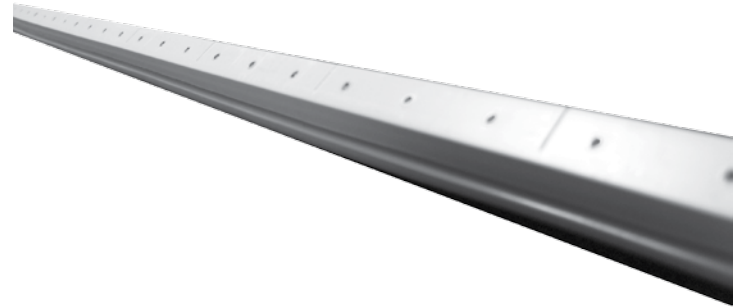

FIBER OPTIC WATERFALL LIGHT BAR

DESCRIPTION

Fiberstars Lit Waterfall Light Bar Kit allows you to add color to waterfalls and rainfalls. This light bar easily mounts to the bottom lip of a sheer waterfall or rainfall, straight or radiused. There are two fibers per inch that aim down to light the water flow. A 3/4" conduit is placed next to the waterfall so you can run fiber back to the illuminator.

NOTE: For standard Light Bars, the fiber tail exits out of the left side. Reversed Light bars are now available (fiber tail exit on the right side). Add an "R" to the part numbers below. This will enable you to combine two lightbars to make 6', 7' and 8' sizes. No additional cost.

FEATURES & BENEFITS

Waterfall Light Bar light output is more dramatic on rainfalls vs. Sheerfalls

PART NUMBER	DESCRIPTION	LIST PRICE
WLB12-25	12" Waterfall Light Bar, 25' of 25 strand fiber, attaches to Rainfalls/Waterfalls	$177.20
WLB12-45	12" Waterfall Light Bar, 45' of 25 strand fiber, attaches to Rainfalls/Waterfalls	$200.82
WLB18-25	18" Waterfall Light Bar, 25' of 36 strand fiber, attaches to Rainfalls/Waterfalls	$219.72
WLB18-45	18" Waterfall Light Bar, 45' of 36 strand fiber, attaches to Rainfalls/Waterfalls	$262.25
WLB24-25	24" Waterfall Light Bar, 25' of 50 strand fiber, attaches to Rainfalls/Waterfalls	$266.97
WLB24-45	24" Waterfall Light Bar, 45' of 50 strand fiber, attaches to Rainfalls/Waterfalls	$335.49
WLB36-25	36" Waterfall Light Bar, 25' of 75 strand fiber, attaches to Rainfalls/Waterfalls	$321.31
WLB36-45	36" Waterfall Light Bar, 45' of 75 strand fiber, attaches to Rainfalls/Waterfalls	$406.37
WLB48-25	48" Waterfall Light Bar, 25' of 100 strand fiber, attached to Rainfalls/Waterfalls	$460.71
WLB48-45	48" Waterfall Light Bar, 45' of 100 strand fiber, attached to Rainfalls/Waterfalls	$614.28
WLB12-25R	12" Waterfall Light Bar, 25' of 25 strand fiber, attaches to Rainfalls/Waterfalls, fiber tail on right	$177.20
WLB12-45R	12" Waterfall Light Bar, 45' of 25 strand fiber, attaches to Rainfalls/Waterfalls, fiber tail on right	$200.82
WLB18-25R	18" Waterfall Light Bar, 25' of 36 strand fiber, attaches to Rainfalls/Waterfalls, fiber tail on right	$219.72
WLB18-45R	18" Waterfall Light Bar, 45' of 36 strand fiber, attaches to Rainfalls/Waterfalls, fiber tail on right	$262.25
WLB24-25R	24" Waterfall Light Bar, 25' of 50 strand fiber, attaches to Rainfalls/Waterfalls, fiber tail on right	$266.97
WLB24-45R	24" Waterfall Light Bar, 45' of 50 strand fiber, attaches to Rainfalls/Waterfalls, fiber tail on right	$335.49
WLB36-25R	36" Waterfall Light Bar, 25' of 75 strand fiber, attaches to Rainfalls/Waterfalls, fiber tail on right	$321.31
WLB36-45R	36" Waterfall Light Bar, 45' of 75 strand fiber, attaches to Rainfalls/Waterfalls, fiber tail on right	$406.37
WLB48-25R	48" Waterfall Light Bar, 25' of 100 strand fiber, attached to Rainfalls/Waterfalls, fiber tail on right	$460.71
WLB48-45R	48" Waterfall Light Bar, 45' of 100 strand fiber, attached to Rainfalls/Waterfalls, fiber tail on right	$614.28

Use 2004, 2004-AS, 6004, 6004-AS or 409 Series Illuminators for best lighting.