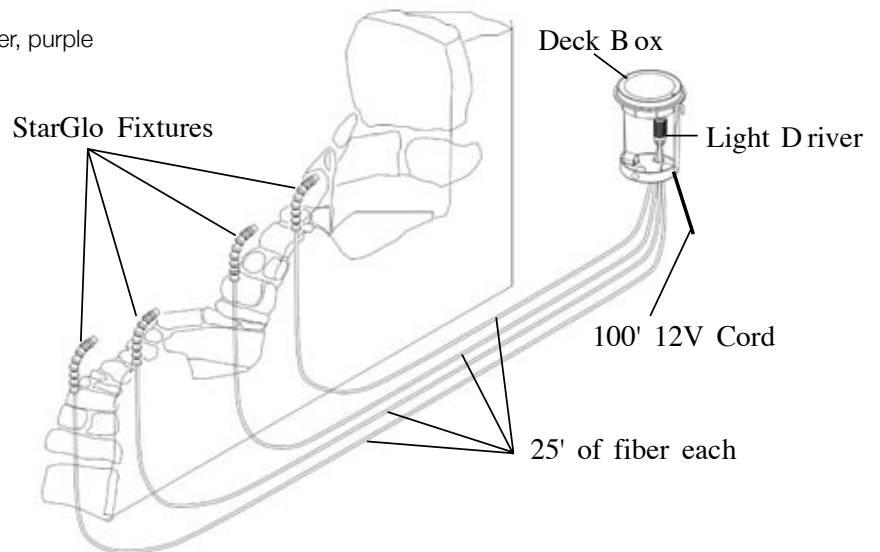

LED ROCK WATERFALL KIT

DESCRIPTION

The simplest way of lighting Natural Rock Waterfall is with a color changing, synchronized L.E.D. Rock Waterfall Kit. Each kit comes with 4 Fiberstars' StarGlo fixtures, which have 25' of 50 strand fiber, a Color Light Streams L.E.D. light driver, 100' of 12V cable and a deck box. Each StarGlo fixture is adjustable for an optimum lighting effect, creating an aesthetically pleasing environment.

FEATURES & BENEFITS

- Each Kit comes with 4 Fiberstars' StarGlo Adjustable fixtures
- 25' of 50 strand fiber
- Color Light Streams L.E.D. light driver
- 100' of 12V cable
- Deck box
- 6 Vibrant Colors; white, blue, green, red, amber, purple
- Color change mode and Disco effect
- 5 watt each

SYNCHRONIZES WITH PAL LED LIGHTS!

PART NUMBER	DESCRIPTION	LIST PRICE
CLSLR-4	Color Light Streams Rock Waterfall Kit. Comes with 4 StarGlo fixtures, each with 25' of 50 strand fiber.	$1,030.10