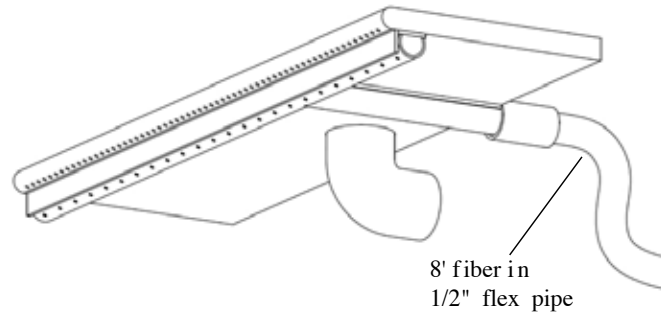

FIBER OPTIC RAIN FALLS

DESCRIPTION

Fiberstars Lighted Rainfalls are designed to provide single rows of water and project them away from the falls lip at a 45 degree angle. The rows of water simulate the sound and effect of rain falling into the pool creating a unique and pleasant sound for you. The minimum water flow is between 5 and 8 GPM (gallons per minute). Keep in mind that as you increase the GPM flow rate, the further out the “rain” fall will extend from the wall of the pool.

Our Lighted Rainfalls requires the least amount of fiber for the maximum amount of light output. Each one comes with 45’ of pre-attached fiber.

FEATURES & BENEFITS

- Brightening Shield Added
- Hides point of light while reflecting light onto rain droplets.
- Easy install

NOT AVAILABLE IN RADIUS!

PART NUMBER	DESCRIPTION	LIST PRICE
LRWF12-45	12' Rain Waterfall with 45' of 25 strand fiber	$421.30
LRWF18-45	18' Rain Waterfall with 45' of 36 strand fiber	$513.46
LRWF24-45	24' Rain Waterfall with 45' of 50 strand fiber	$631.95
LRWF36-45	36' Rain Waterfall with 45' of 75 strand fiber	$787.29
LRWF48-45	48' Rain Waterfall with 45' of 100 strand fiber	$1,026.91

*These Rain Waterfalls come complete with fiber pre-attached
Use 2004, 2004-AS, 6004, 6004-AS or 409 Series Illuminators for best lighting.*