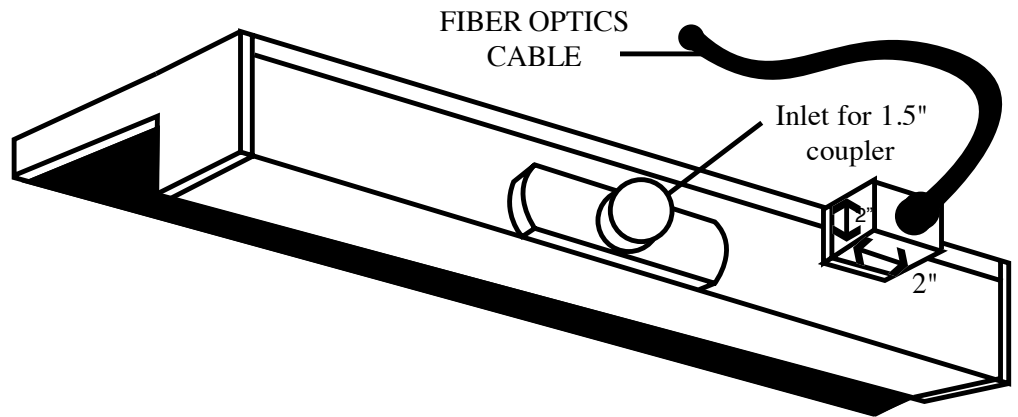

FIBER LIT SHEER WATER FALL

DESCRIPTION

These unique Fiber Lit Sheer Waterfalls come complete with fiber pre-attached. Fiberstars Lighted Sheer Waterfalls adds dramatic nighttime excitement that is breathtaking. The Sheer Waterfall is available in five different sizes, listed below.

Our Lighted Sheer Waterfalls requires the least amount of fiber for the maximum amount of light output. Each one comes with 45' of pre-attached fiber. 5-8 GPM per foot.

FEATURES & BENEFITS

- Sheer Waterfalls come complete with fiber pre-attached.
- 5-8 GPM(Gallons per minute)
- 45' of pre-attached fiber
- The Sheer Waterfalls come in straight, non-radius designs only.

Straight Only
RADIUS NOT AVAILABLE

PART NUMBER	DESCRIPTION	LIST PRICE
IFF-12EL-9-45	12' Fiber lit, sheer waterfall w/9' ext. lip & 45' of 25 strand fiber	$471.08
IFF-18EL-9-45	18' Fiber lit, sheer waterfall w/9' ext. lip & 45' of 50 strand fiber	$495.75
IFF-24EL-9-45	24' Fiber lit, sheer waterfall w/9' ext. lip & 45' of 50 strand fiber	$539.32
IFF-36EL-9-45	36' Fiber lit, sheer waterfall w/9' ext. lip & 45' of 75 strand fiber	$676.23
IFF-48EL-9-45	48' Fiber lit, sheer waterfall w/9' ext. lip & 45' of 100 strand fiber	$820.25

Fiber lit sheer waterfall, 45' of Pre-attached fiber included

Use 2004, 2004-AS, 6004, 6004-AS or 409 Series Illuminators for best lighting.