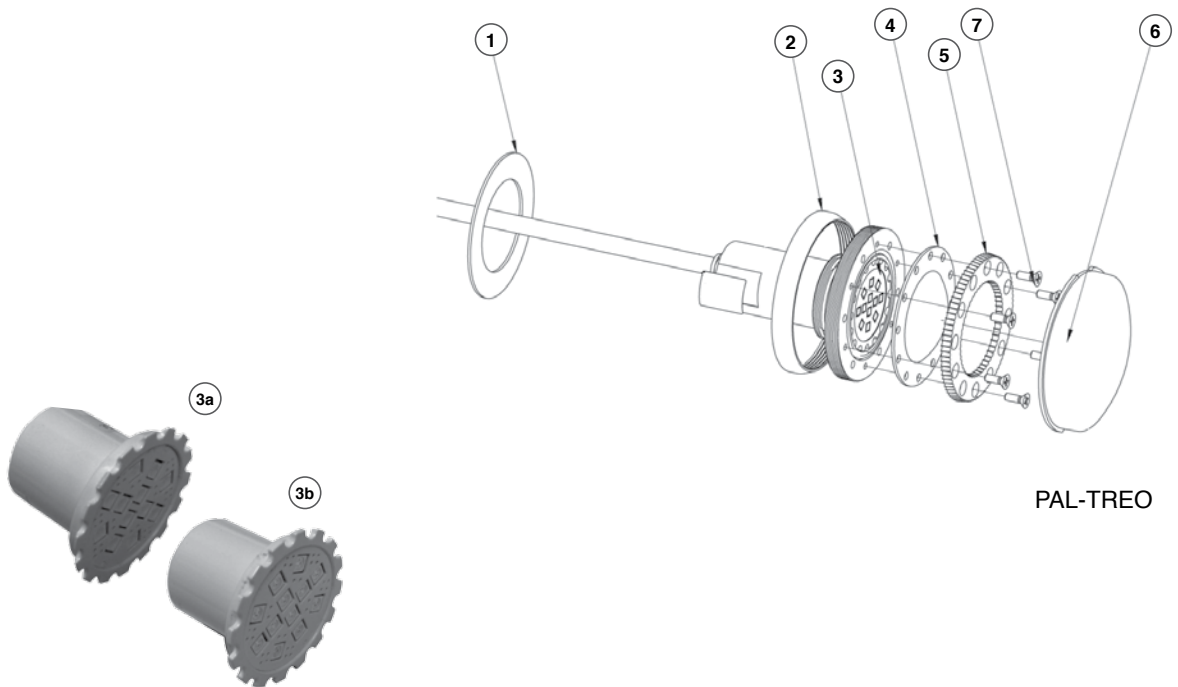

PAL TREO

CONCRETE / FIBER GLASS LIGHT

1	22-15055-00 Treo gasket	$10.21
2	FPAL-TR-DR4PK	$18.20
3	LED lamp for PAL-2000 & Treo w/O-ring	
3a	FPAL-LAU-WLED (White LED)	$70.88
3b	FPAL-LAU (RGB Color LED)	$70.88
4	64-15014-00 Lens difusser, prismatic design	$49.78
5	28-15012-00 Clamp ring, clear prismatic	$19.27
6	FPAL-LC-TR Lens cover, snap-on plastic, Clear	$8.62
7	10-15129-00 Lens screw, SS (x6)	$8.42