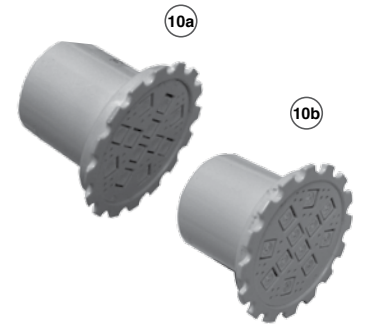

PAL LIGHT (PAL 2000)

CONCRETE / FIBER GLASS LIGHT

3	20-15017-00 Conduit adapter, 1/2"s - 3/4" spg	$3.20	<i>not shown</i>
4	FPAL-X Xenon lamp kit, 12v, 50w for pool light Pre 2010 only	$33.44	
5	FPAL-CA Concrete adapter kit (requires FPAL-CN)	$22.92	<i>not shown</i>
7	64-15014-00 Lens diffuser, prismatic design	$49.78	
8	28-15012-00 Clamp ring, clear prismatic	$19.27	
9	10-15129-00 Lens screw, stainless, set of six	$8.42	
10	FPAL-LC Lens cover, snap-on plastic, Clear	$8.62	
10A	FPAL-LAU-WLED (White LED)	$70.88	
10B	FPAL-LAU (RGB Color LED)	$70.88	
11	10-15130-00 Screw, nylon, lens cover	$1.67	
14	FPAL-TRW UL warning plate, white	$14.77	
14	FPAL-TRB UL warning plate, black	$14.77	
14	FPAL-TRG UL warning plate, gray	$14.77	
14	FPAL-TRT UL warning plate, tan	$14.77	
15	22-15042-00 Cassette gasket seal, rubber	$10.21	
16	11-15025-00 Cassette nut for fiberglass installs	$14.97	
17	FPAL-CN Concrete wall fitting (use with FPAL-CA)	$18.43	<i>not shown</i>

Complete Light Assemblies

- FPAL-WLED PAL-2000, white, 12v, 50w, 79 ft. cord $328.01
- FPAL-C PAL-2000, color, 12v LED array, 79 ft. cord $328.01