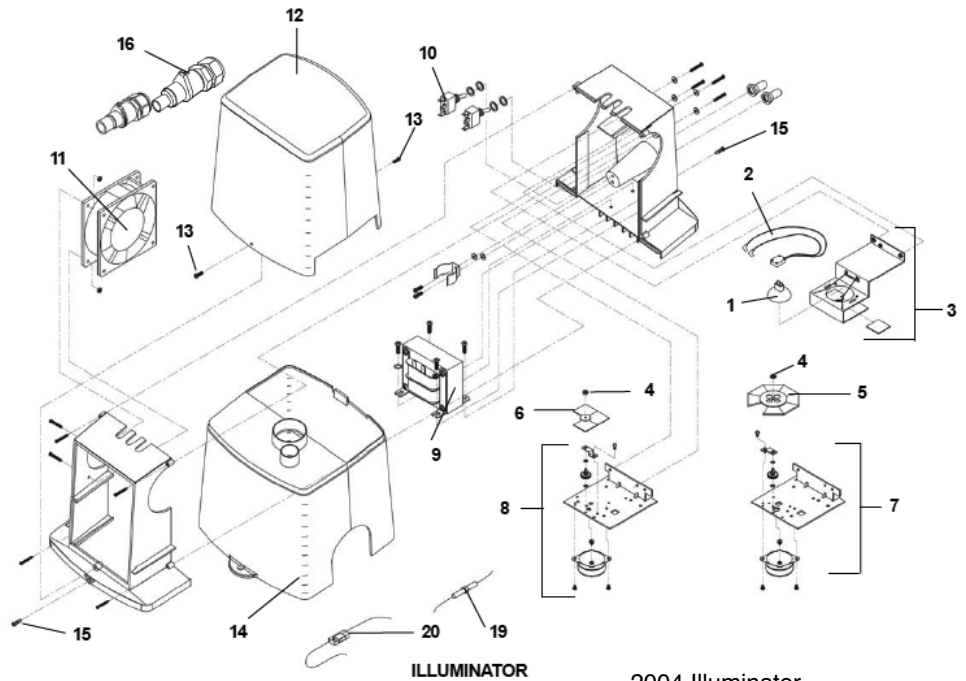

2004-ILLUMINATOR

1	LAMP 250W 24V	HI-111
2	LAMP SOCKET	B9155
3	LAMP BRACKET ASSY.	Y20-2050
4	COLOR WHEEL NUT	A8092
5	COLOR WHEEL ONLY (2004)	PT03D
6	COLOR WHEEL ONLY (2008)	A11213
7	COLOR WHEEL MOTOR ASSY. (2004)	Y10-4005
		Y10-8005
8	COLOR WHEEL MOTOR ASSY. (2008)	D9144E
		A11526
9	TRANSFORMER, 120 VAC - 19.7 VAC	A7002
10	TOGGLE SWITCH, 3-POSITION	
11	FAN	

2004 Illuminator

12	TOP COVER	A11604
13	TOP COVER SWITCH (#8-32 x .5)	A11603
14	BASE	E12312
15	BASE TO CHASSIS SCREW (#8 x .5 SELF DRILLING)	A11246
16	FIBER PORT ASSY.	A10980
17	FUSE, MAIN POWER, 2.5 AMP	A9182
18	FUSE, COLOR WHEEL MOTOR, .1 AMP	A11598
19	FUSE HOLDER, UNIVERSAL (NO FUSE INCLUDED)	Y30-6900
20	THERMAL OVERLOAD ASSY, UNIVERSAL	Y30-0020